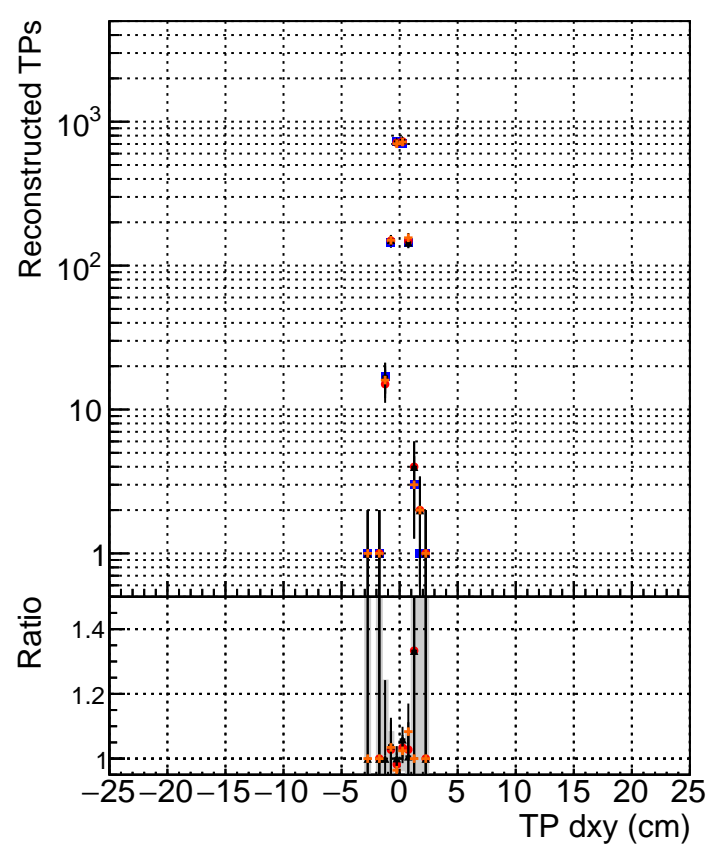

N of simulated tracks vs dxy

N of associated tracks (simToReco) vs dxy

N of simulated track

- DQM_TT_mkFit-DQM_original
- /data2/legianni/standalone-May24/CMSSW_13_2_X_2023-06-05-1100/src/DQM_TT_mkFit-DQM_updated-0
- ▲ DQM_TT_mkFit-DQM_original_newwindows
- ◆ DQM_TT_mkFit-DQM_update-mod127