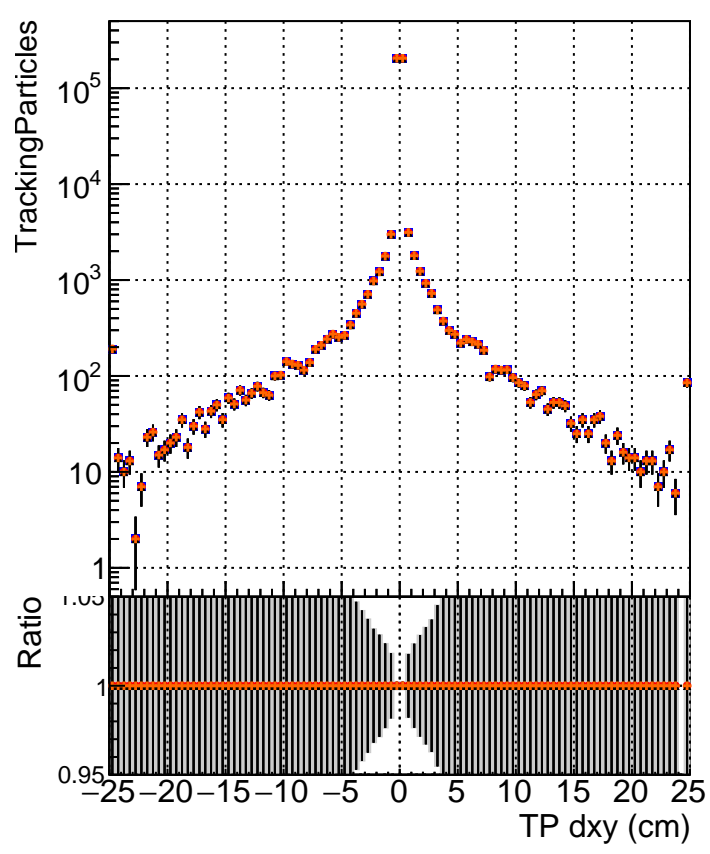

N of simulated tracks vs dxy

N of associated tracks (simToReco) vs dxy

N of simulated track

- DQM_TT_mkFit-DQM_original
- /data2/legianni/standalone-May24/CMSSW_13_2_X_2023-06-05-1100/src/DQM_TT_mkFit-DQM_updated-0
- ▲ DQM_TT_mkFit-DQM_original_newwindows
- ◆ DQM_TT_mkFit-DQM_update-mod127