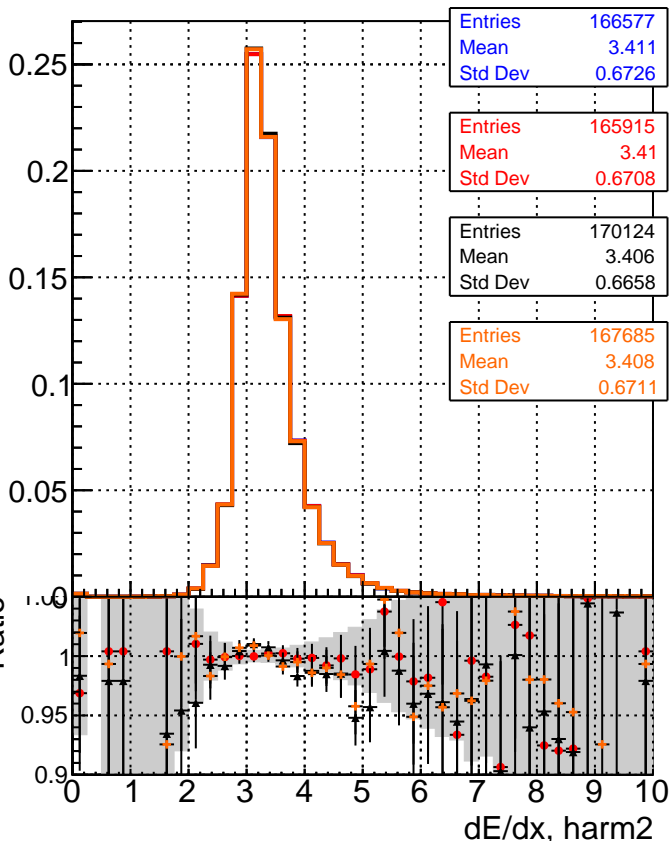

dE/dx estimator 1**dE/dx estimator 2**

— DQM_TT_mkFit-DQM_original
—●— /data2/legianni/standalone-May24/CMSSW_13_2_X_2023-06-05-1100/src/DQM_TT_mkFit-DQM_updated-0
—●— DQM_TT_mkFit-DQM_original_newwindows
—●— DQM_TT_mkFit-DQM_update-mod127