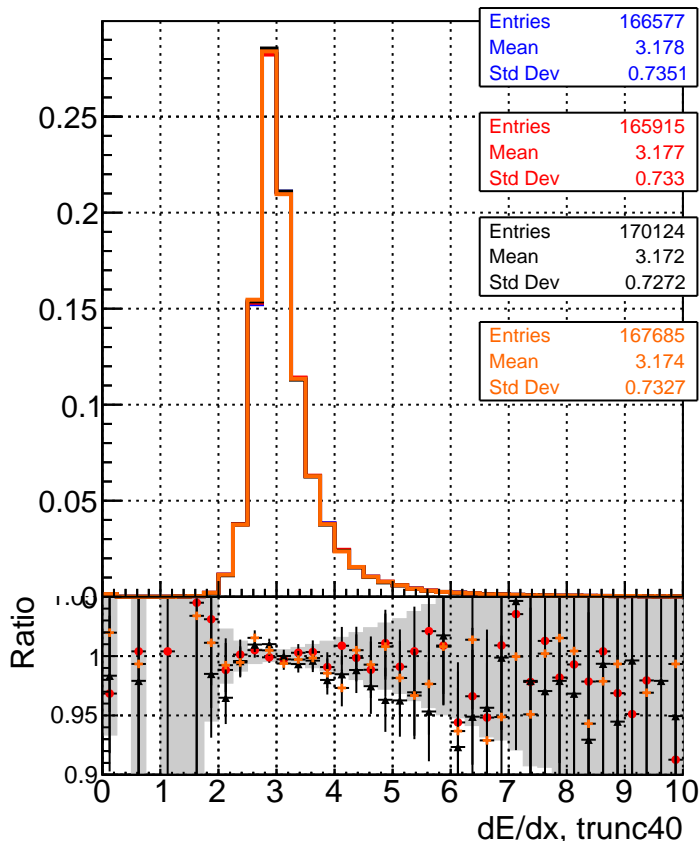

dE/dx estimator 1**dE/dx estimator 2**

— DQM_TT_mkFit-DQM_original
—●— /data2/legianni/standalone-May24/CMSSW_13_2_X_2023-06-05-1100/src/DQM_TT_mkFit-DQM_updated-0
—●— DQM_TT_mkFit-DQM_original_newwindows
—●— DQM_TT_mkFit-DQM_update-mod127