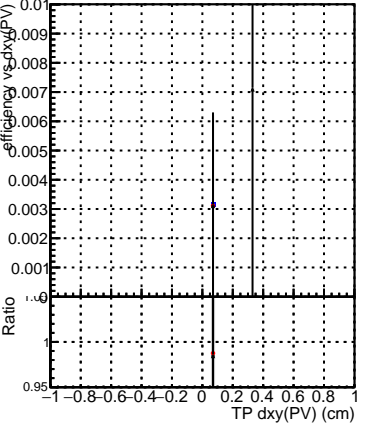

Efficiency vs Dxy(PV)

Legend: DQM_TT_mkFit-DQM_original, /data2/legianni/standalone-May24/CMSSW_13_2_X_2023-06-05-1100/src/DQM_TT_mkFit-DQM_updated, DQM_TT_mkFit-DQM_original_newwindows

Efficiency vs Dz(PV)

Efficiency vs Dz(PV)