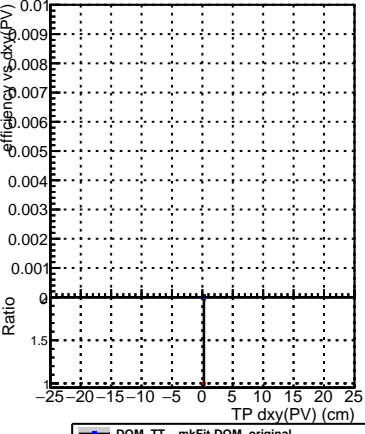

Efficiency vs Dxy(PV)

Legend: DQM_TT_mkFit-DQM_original, /data2/legianni/standalone-May24/CMSSW_13_2_X_2023-06-05-1100/src/DQM_TT_mkFit-DQM_updated, DQM_TT_mkFit-DQM_original_newwindows

Efficiency vs Dz(PV)

Efficiency vs Dz(PV)