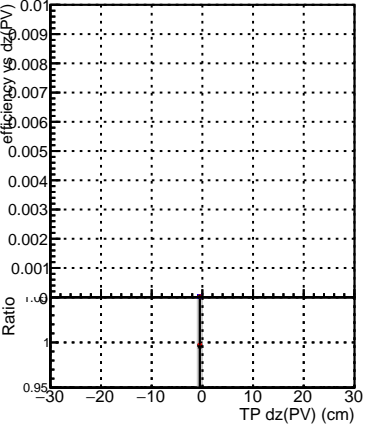

Efficiency vs Dxy(PV)

Legend: DQM_TT_mkFit-DQM_original, /data2/legianni/standalone-May24/CMSSW_13_2_X_2023-06-05-1100/src/DQM_TT_mkFit-DQM_updated, DQM_TT_mkFit-DQM_original_newwindows

Efficiency vs Dz(PV)

Efficiency vs Dz(PV)