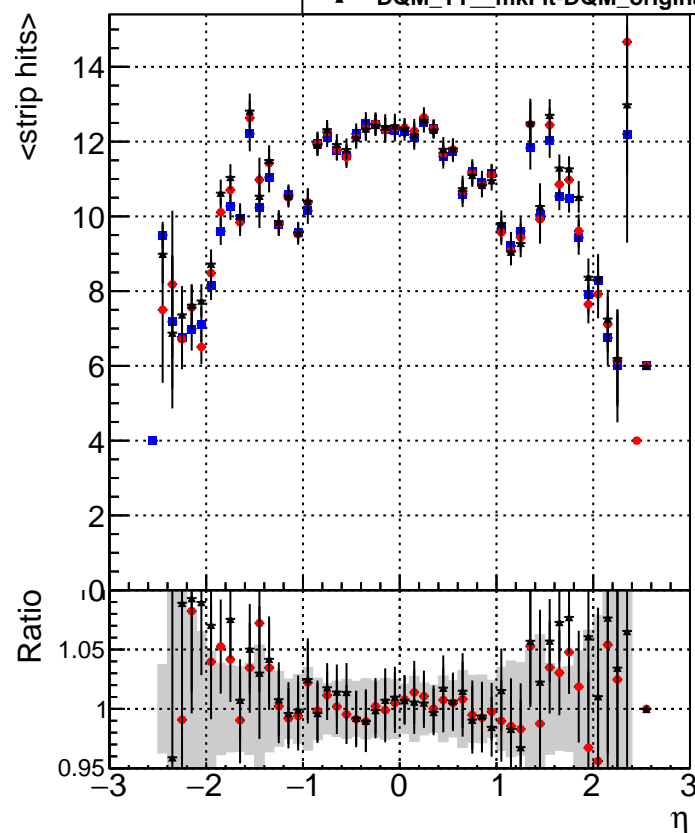

mean # PXL hits vs eta

mean # PXL Layers with measurement vs eta

mean # STRIP hits v

■ DQM_TT_mkFit-DQM_original

● /data2/legianni/standalone-May24/CMSSW_13_2_X_2023-06-05-1100/src/DQM_TT_mkFit-DQM_updated-0

▲ DQM_TT_mkFit-DQM_original_newwindows