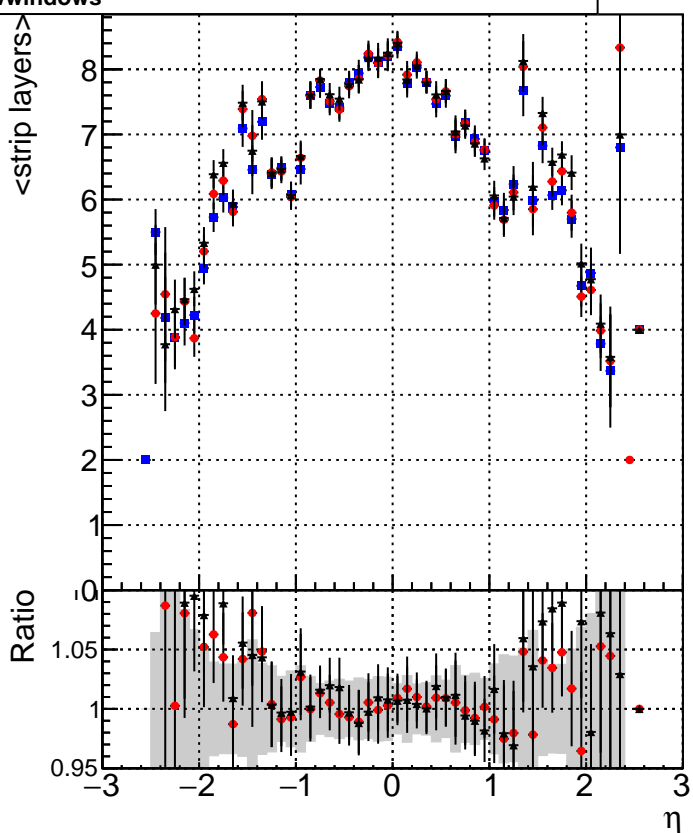

mean # PXL hits vs eta

mean # PXL Layers with measurement vs eta

mean # STRIP hits v

■ DQM_TT_mkFit-DQM_original

● /data2/legianni/standalone-May24/CMSSW_13_2_X_2023-06-05-1100/src/DQM_TT_mkFit-DQM_updated-0

▲ DQM_TT_mkFit-DQM_original_newwindows