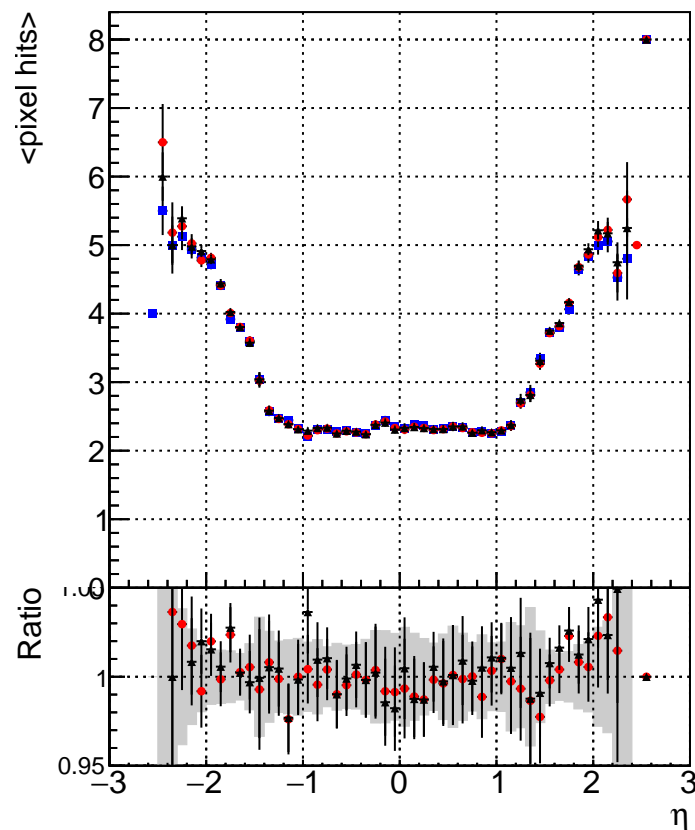

mean # PXL hits vs eta

mean # PXL Layers with measurement vs eta

mean # STRIP hits v

■ DQM_TT_mkFit-DQM_original

● /data2/legianni/standalone-May24/CMSSW_13_2_X_2023-06-05-1100/src/DQM_TT_mkFit-DQM_updated-0

▲ DQM_TT_mkFit-DQM_original_newwindows