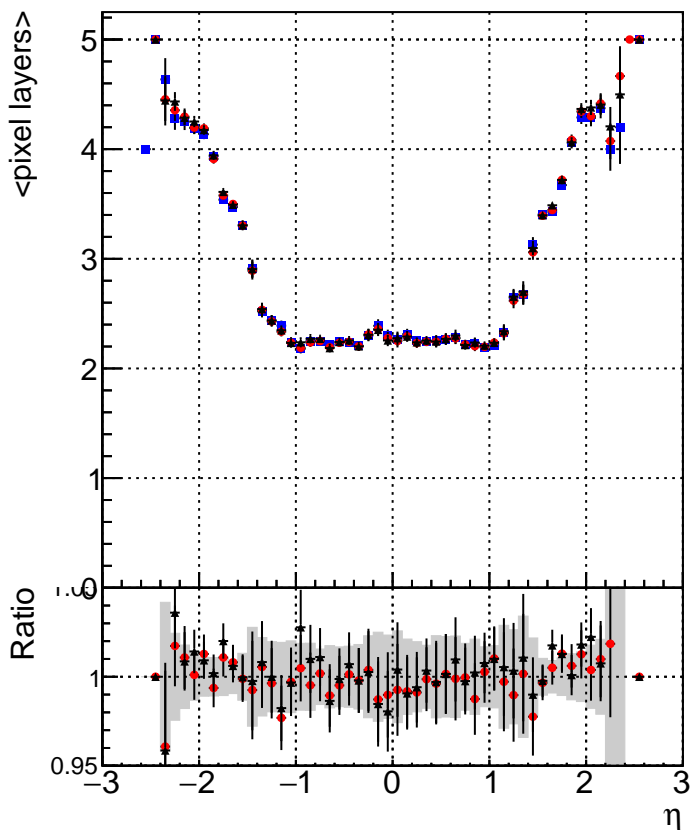

mean # PXL hits vs eta

mean # PXL Layers with measurement vs eta

mean # STRIP hits v

■ DQM_TT_mkFit-DQM_original

● /data2/legianni/standalone-May24/CMSSW_13_2_X_2023-06-05-1100/src/DQM_TT_mkFit-DQM_updated-0

▲ DQM_TT_mkFit-DQM_original_newwindows