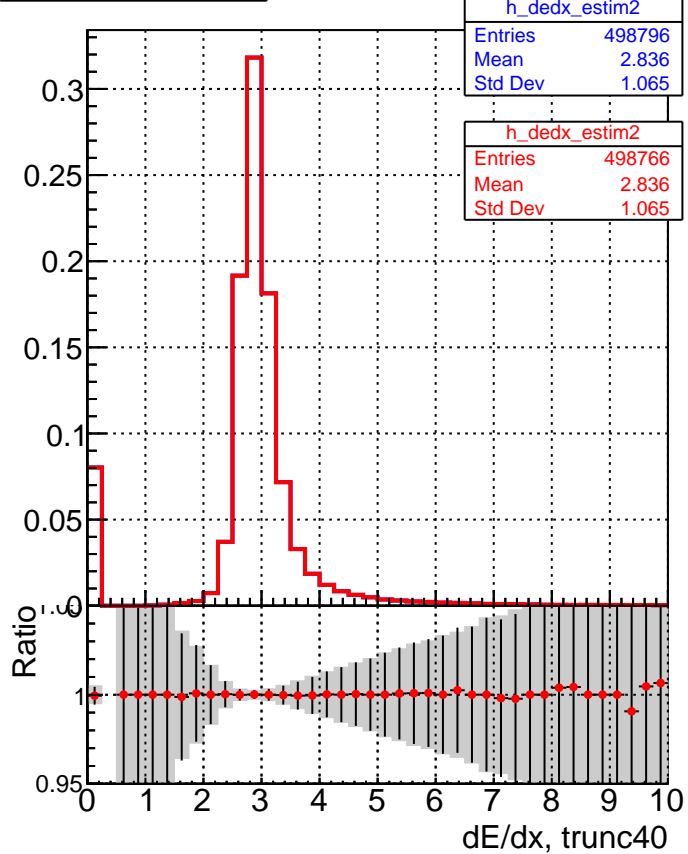

dE/dx estimator 1**dE/dx estimator 2**

Legend for bottom row:

- DQM_V0001_R000000001_Global_CMSSW_mkt502_RECO
- DQM_V0001_R000000001_Global_CMSSW_mkt50i3_RECO