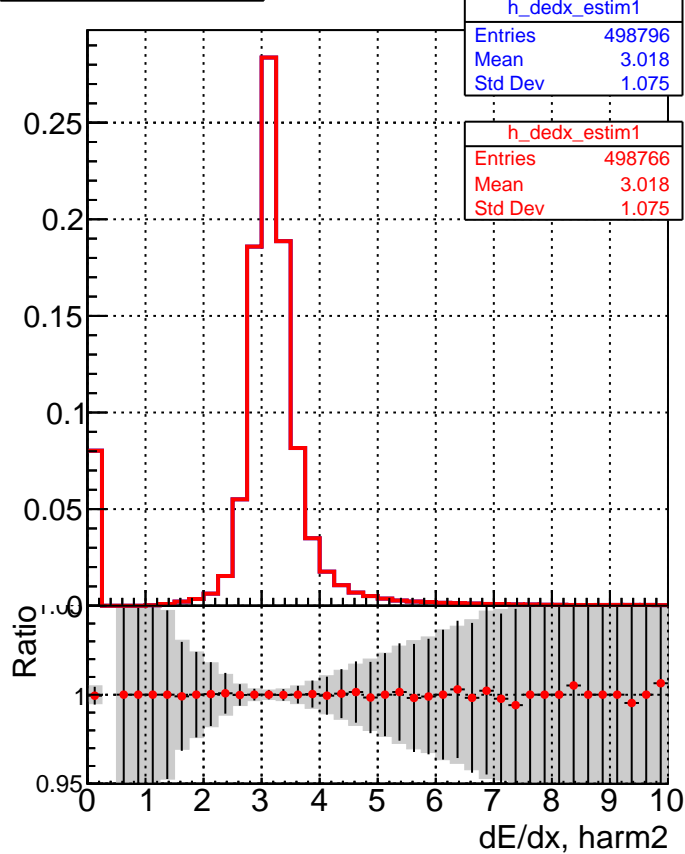

dE/dx estimator 1**dE/dx estimator 2**

Legend for bottom row:

- DQM_V0001_R000000001_Global_CMSSW_mkt502_RECO
- DQM_V0001_R000000001_Global_CMSSW_mkt50i3_RECO