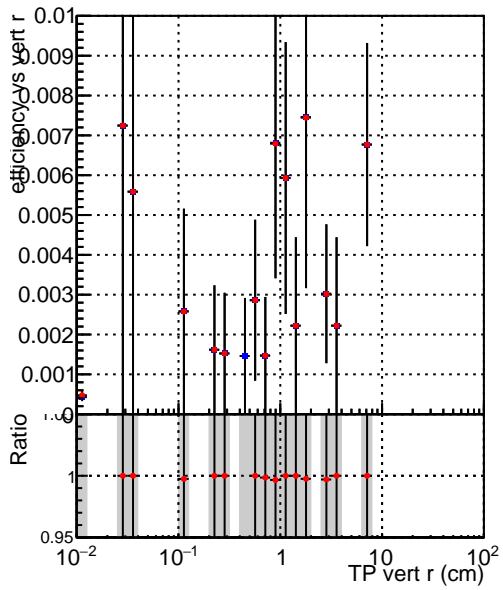

**Efficiency vs vertpos****fake+duplicates vs vert r**
**Efficiency vs vert z**

 — DQM\_V0001\_R000000001\_Global\_CMSSW\_mkt502\_RECO  
 — DQM\_V0001\_R000000001\_Global\_CMSSW\_mkt503\_RECO
 
**Efficiency vs. sim PV z****fake+duplicates vs Sim. PV z**