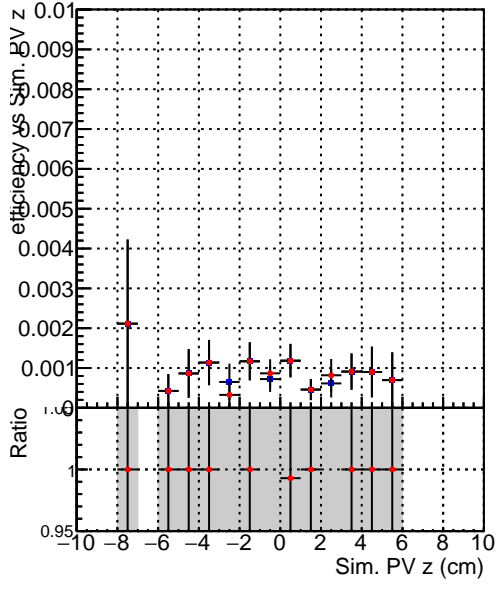

**Efficiency vs vertpos****fake+duplicates vs vert r**
**Efficiency vs vert z**

 — DQM\_V0001\_R000000001\_Global\_CMSSW\_mkt502\_RECO  
 — DQM\_V0001\_R000000001\_Global\_CMSSW\_mkt503\_RECO
 
**Efficiency vs. sim PV z****fake+duplicates vs Sim. PV z**