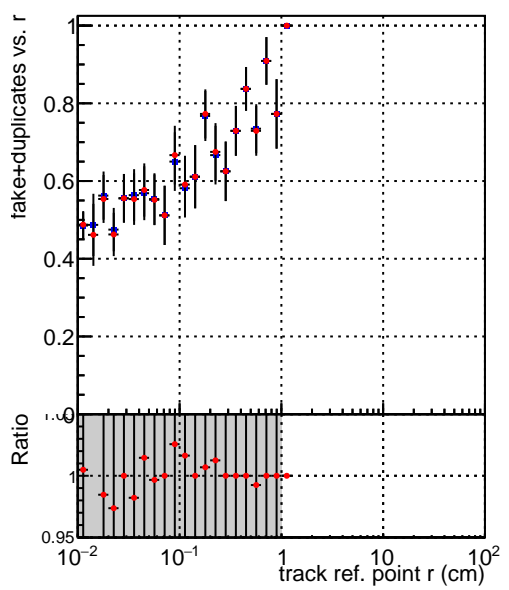

**Efficiency vs vertpos****fake+duplicates vs vert r**
**Efficiency vs vert z**

 — DQM\_V0001\_R000000001\_Global\_CMSSW\_mkt502\_RECO  
 — DQM\_V0001\_R000000001\_Global\_CMSSW\_mkt503\_RECO
 
**Efficiency vs. sim PV z****fake+duplicates vs Sim. PV z**