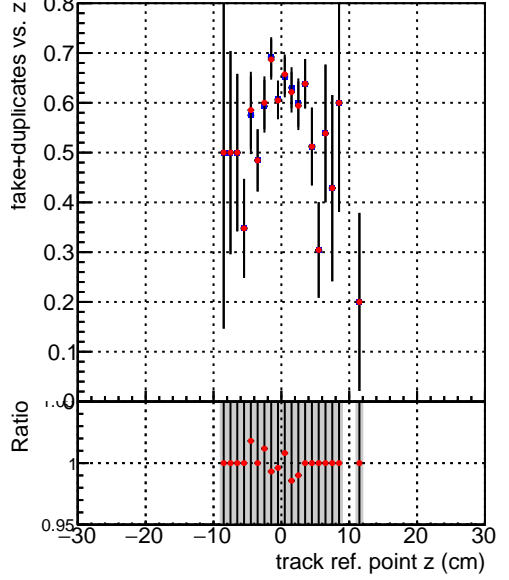

**Efficiency vs vertpos****fake+duplicates vs vert r**
**Efficiency vs vert z**

 — DQM\_V0001\_R000000001\_Global\_CMSSW\_mkt502\_RECO  
 — DQM\_V0001\_R000000001\_Global\_CMSSW\_mkt503\_RECO
 
**Efficiency vs. sim PV z****fake+duplicates vs Sim. PV z**