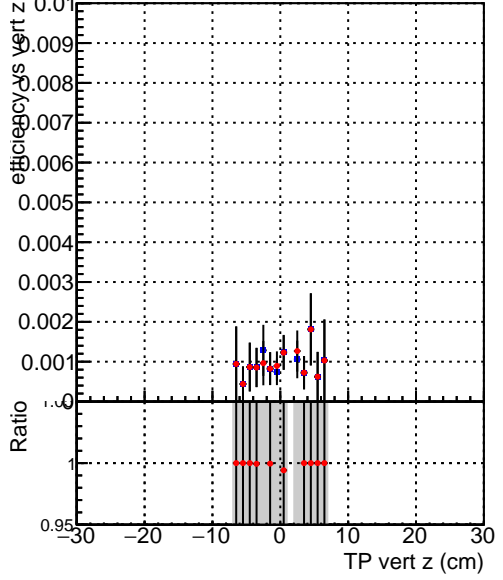

**Efficiency vs vertpos****fake+duplicates vs vert r**
**Efficiency vs vert z**

 — DQM\_V0001\_R000000001\_Global\_CMSSW\_mkt502\_RECO  
 — DQM\_V0001\_R000000001\_Global\_CMSSW\_mkt503\_RECO
 
**Efficiency vs. sim PV z****fake+duplicates vs Sim. PV z**