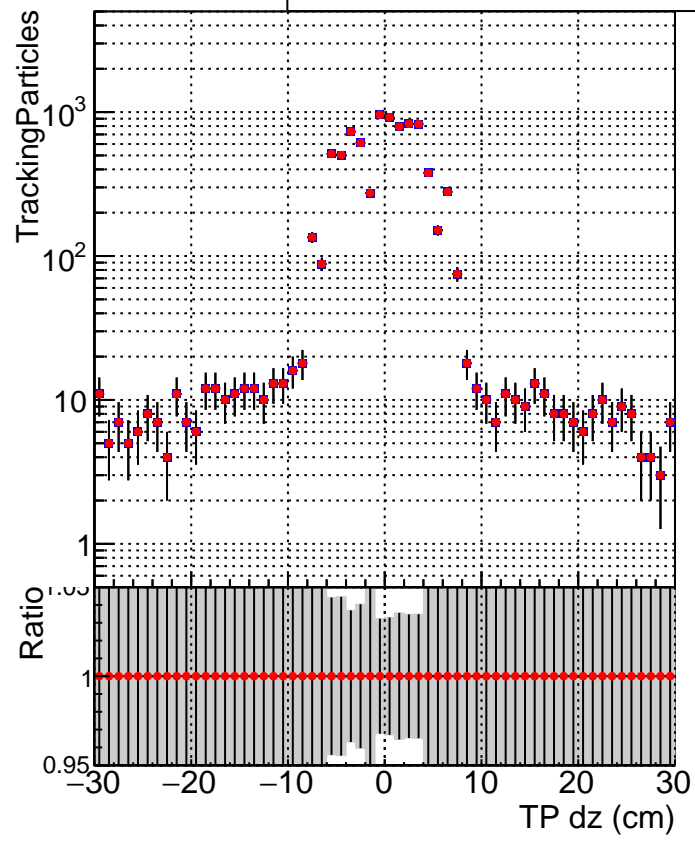

N of simulated tracks vs dxy

N of associated tracks (simToReco) vs dxy

N of simulated track

Legend:
■ DQM_V0001_R000000001_Global_CMSSW_mkt50i7_RECO
● DQM_V0001_R000000001_Global_CMSSW_mkt50i4_RECO