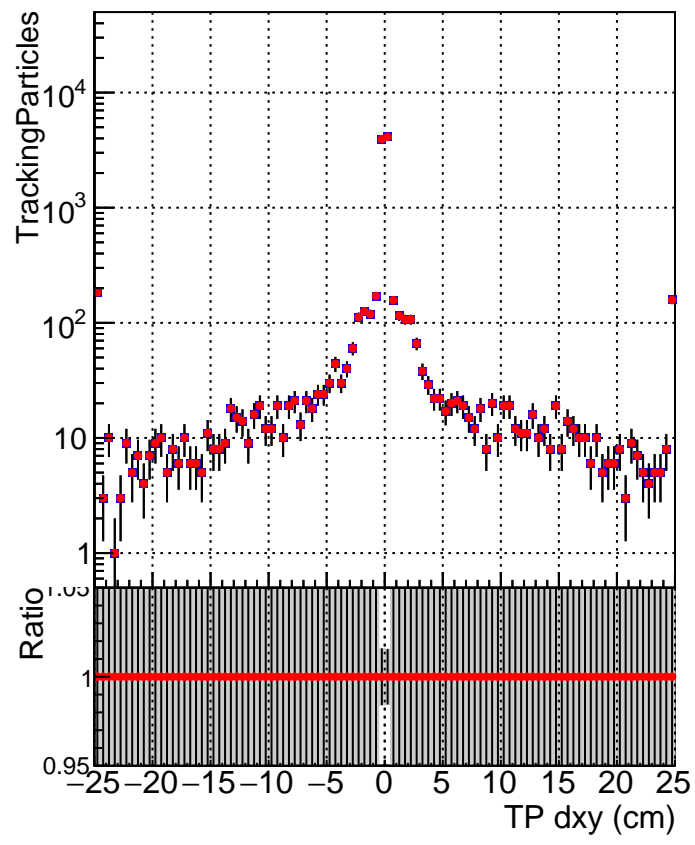

N of simulated tracks vs dxy

N of associated tracks (simToReco) vs dxy

N of simulated track

Legend:
■ DQM_V0001_R000000001_Global_CMSSW_mkt50i7_RECO
● DQM_V0001_R000000001_Global_CMSSW_mkt50i4_RECO