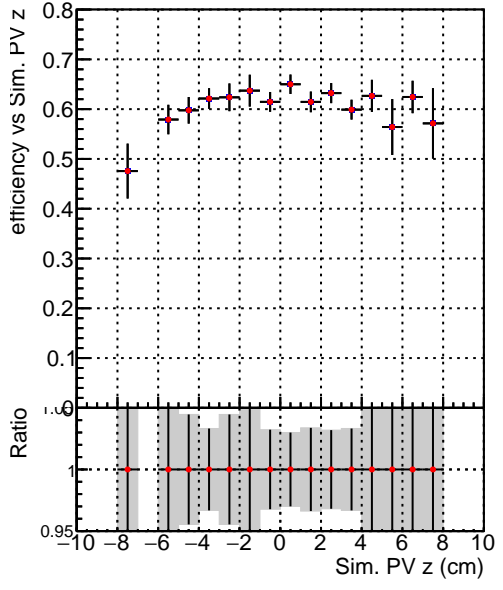

Efficiency vs vertpos**fake+duplicates vs vert r**
Efficiency vs vert z

 — DQM_V0001_R000000001_Global_CMSSW_mkt50i7_RECO
 — DQM_V0001_R000000001_Global_CMSSW_mkt50i4_RECO

**Efficiency vs. sim PV z****fake+duplicates vs Sim. PV z**