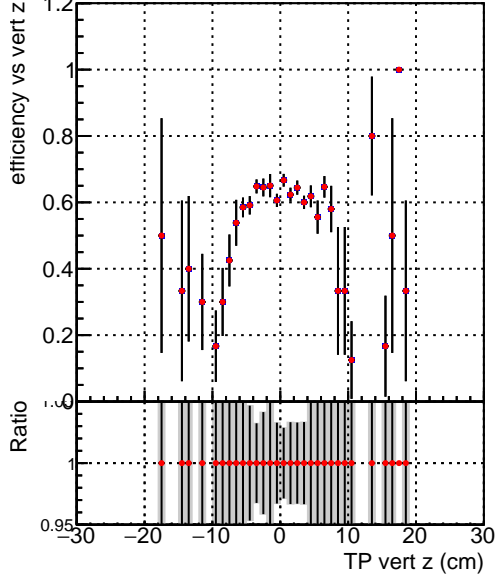

Efficiency vs vertpos**fake+duplicates vs vert r**
Efficiency vs vert z

 — DQM_V0001_R000000001_Global_CMSSW_mkt50i7_RECO
 — DQM_V0001_R000000001_Global_CMSSW_mkt50i4_RECO

**Efficiency vs. sim PV z****fake+duplicates vs Sim. PV z**