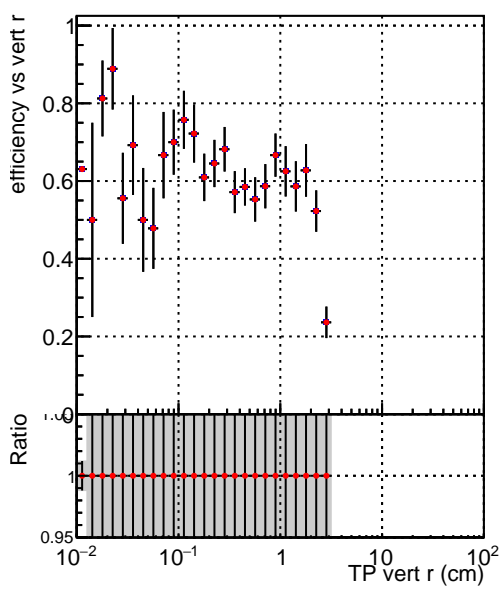

Efficiency vs vertpos**fake+duplicates vs vert r**
Efficiency vs vert z

 — DQM_V0001_R000000001_Global_CMSSW_mkt50i7_RECO
 — DQM_V0001_R000000001_Global_CMSSW_mkt50i4_RECO

**Efficiency vs. sim PV z****fake+duplicates vs Sim. PV z**