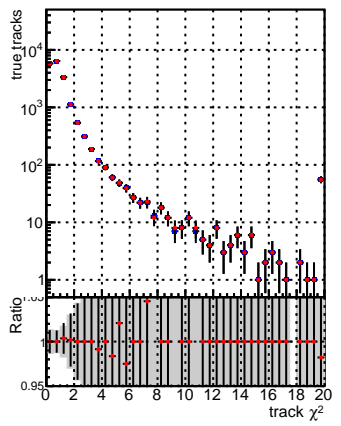

N of associated (recoToSim) tracks vs normalized χ^2

N of reco track vs.
- blue line: DQM_V0001_R000000001_Global_CMSSW_mkt5017_RECO
- red line: DQM_V0001_R000000001_Global_CMSSW_mkt5014_RECO