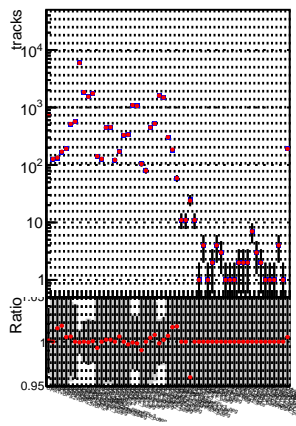

N of reco track vs.
- blue line: DQM_V0001_R000000001_Global_CMSSW_mkt5017_RECO
- red line: DQM_V0001_R000000001_Global_CMSSW_mkt5014_RECO