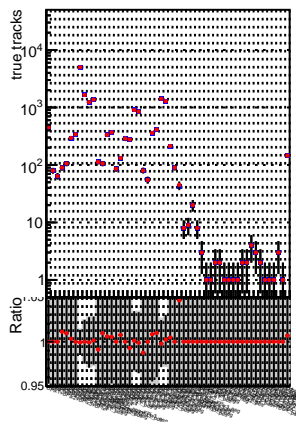

N of reco track vs.
- blue line: DQM_V0001_R000000001_Global_CMSSW_mkt5017_RECO
- red line: DQM_V0001_R000000001_Global_CMSSW_mkt5014_RECO