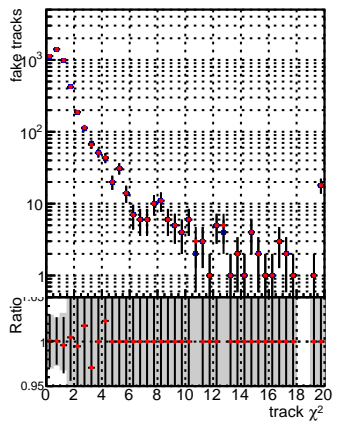

N of associated (recoToSim) loop tracks vs normalized χ^2