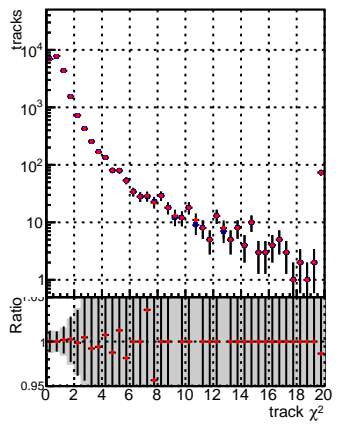

N of reco track vs.
- blue line: DQM_V0001_R000000001_Global_CMSSW_mkt5017_RECO
- red line: DQM_V0001_R000000001_Global_CMSSW_mkt5014_RECO

N of reco track vs normalized χ^2