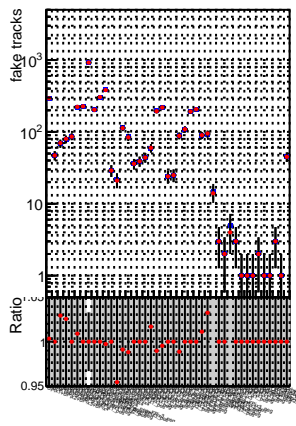

N of reco track vs.
- blue line: DQM_V0001_R000000001_Global_CMSSW_mkt5017_RECO
- red line: DQM_V0001_R000000001_Global_CMSSW_mkt5014_RECO

verBat