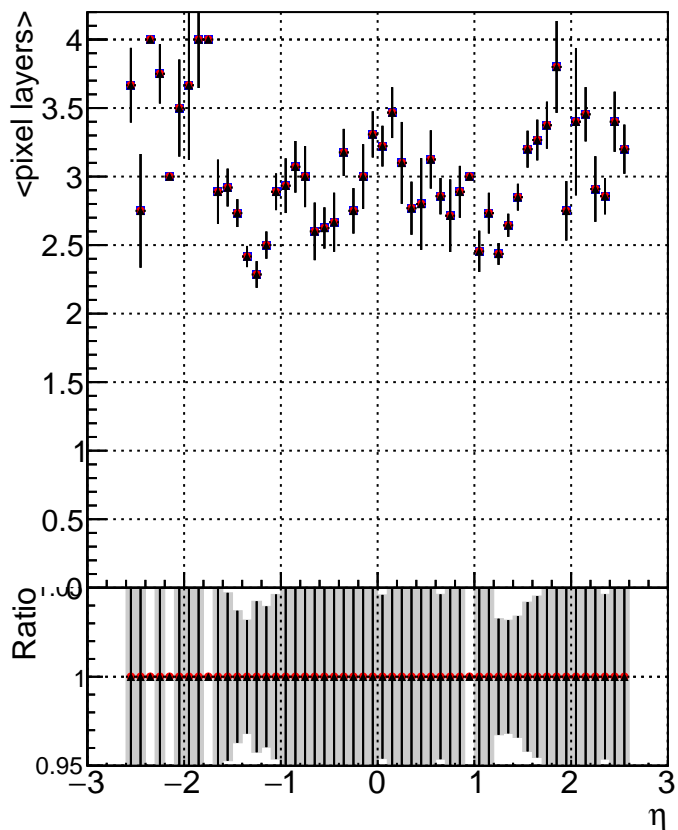

mean # PXL hits vs eta

mean # PXL Layers with measurement vs eta

mean # STRIP hits vs eta

- DQM_V0001_R000000001_Global_CMSSW_mkt50i7_RECO
- DQM_V0001_R000000001_Global_CMSSW_mkt50i8_RECO
- ▲ DQM_V0001_R000000001_Global_CMSSW_mkt50i9_RECO