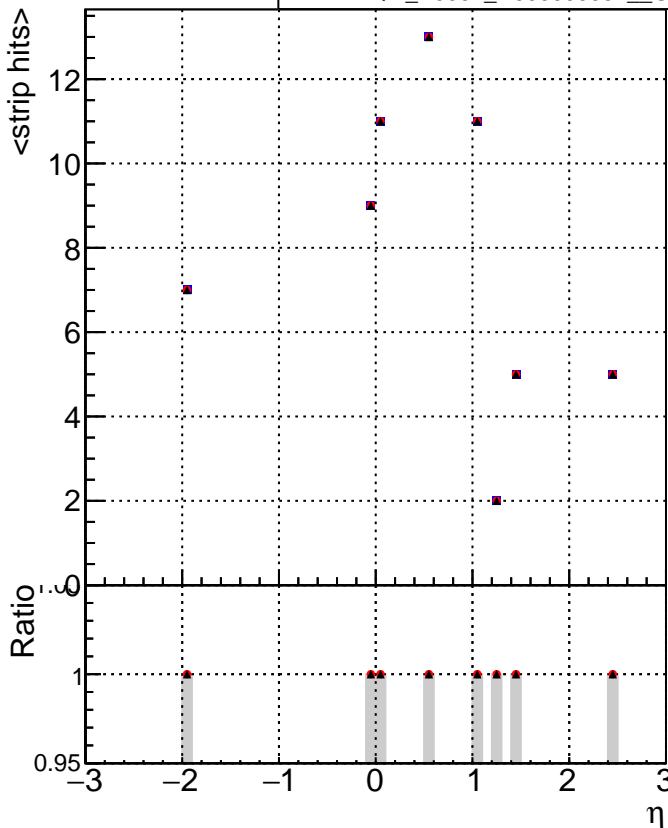

mean # PXL hits vs eta

mean # PXL Layers with measurement vs eta

mean # STRIP hits vs eta

- DQM_V0001_R000000001_Global_CMSSW_mkt50i4_RECO
- DQM_V0001_R000000001_Global_CMSSW_mkt50i5_RECO
- ▲ DQM_V0001_R000000001_Global_CMSSW_mkt50i6_RECO