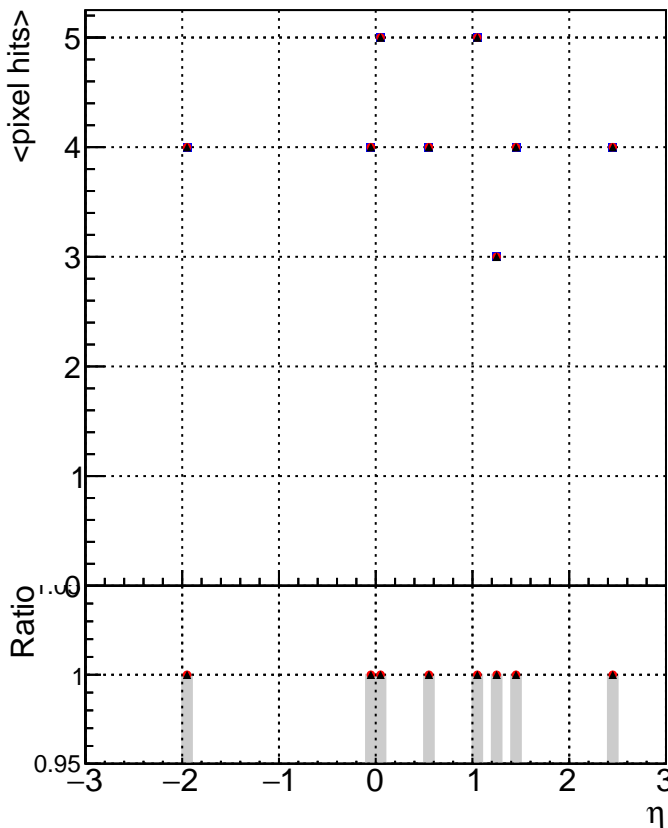

mean # PXL hits vs eta

mean # PXL Layers with measurement vs eta

mean # STRIP hits vs eta

- DQM_V0001_R000000001_Global_CMSSW_mkt50i4_RECO
- DQM_V0001_R000000001_Global_CMSSW_mkt50i5_RECO
- ▲ DQM_V0001_R000000001_Global_CMSSW_mkt50i6_RECO