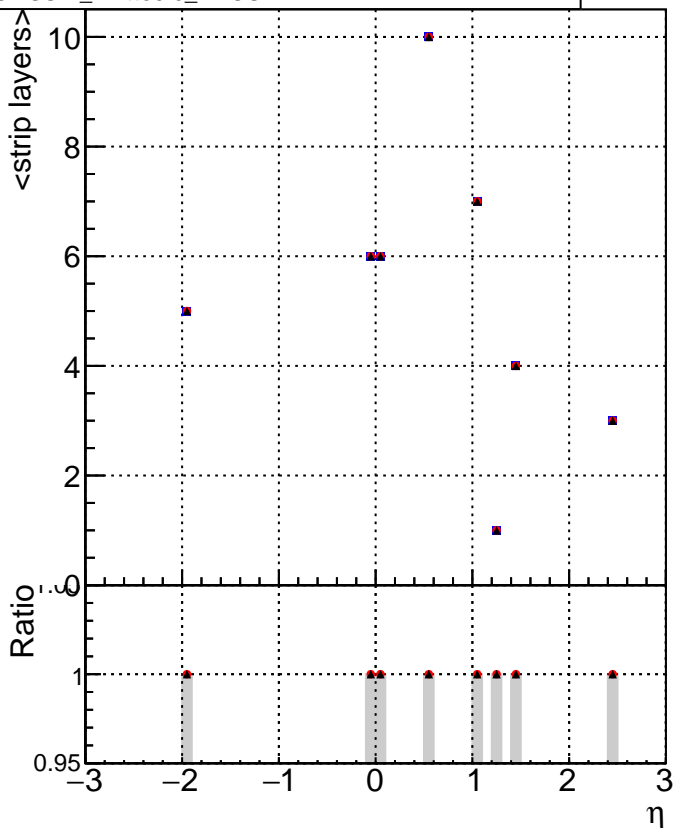

mean # PXL hits vs eta

mean # PXL Layers with measurement vs eta

mean # STRIP hits vs eta

- DQM_V0001_R000000001_Global_CMSSW_mkt50i4_RECO
- DQM_V0001_R000000001_Global_CMSSW_mkt50i5_RECO
- ▲ DQM_V0001_R000000001_Global_CMSSW_mkt50i6_RECO