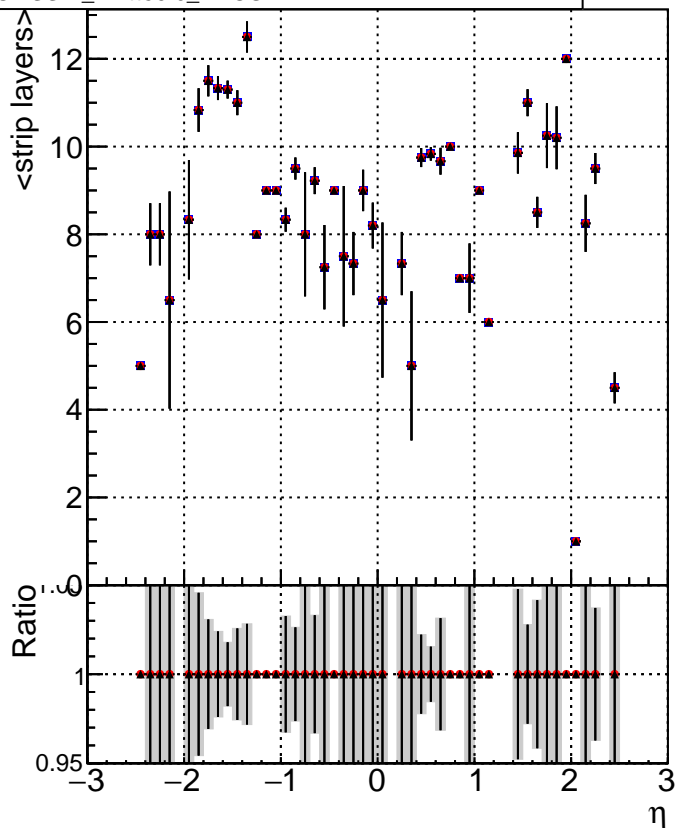

mean # PXL hits vs eta

mean # PXL Layers with measurement vs eta

mean # STRIP hits vs eta

■ DQM_V0001_R000000001_Global_CMSSW_mkt50i4_RECO
● DQM_V0001_R000000001_Global_CMSSW_mkt50i5_RECO
▲ DQM_V0001_R000000001_Global_CMSSW_mkt50i6_RECO