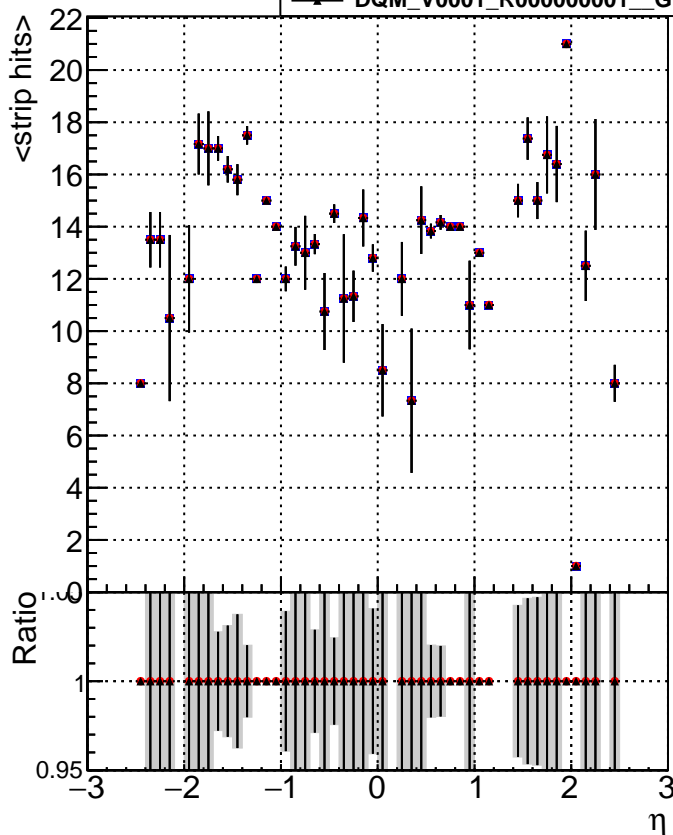

mean # PXL hits vs eta

mean # PXL Layers with measurement vs eta

mean # STRIP hits vs eta

■ DQM_V0001_R000000001_Global_CMSSW_mkt50i4_RECO
● DQM_V0001_R000000001_Global_CMSSW_mkt50i5_RECO
▲ DQM_V0001_R000000001_Global_CMSSW_mkt50i6_RECO