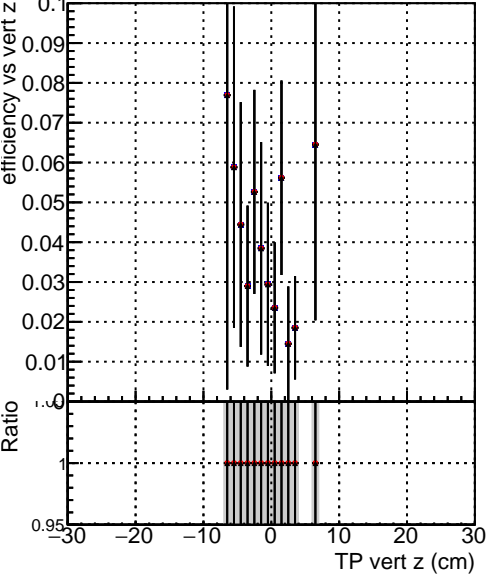

Efficiency vs vertpos

Legend for Efficiency vs vert r:
- Blue square: DQM_V0001_R000000001_Global_CMSSW_mkt50i4_RECO
- Red circle: DQM_V0001_R000000001_Global_CMSSW_mkt50i5_RECO
- Black triangle: DQM_V0001_R000000001_Global_CMSSW_mkt50i6_RECO

Efficiency vs. sim PV z