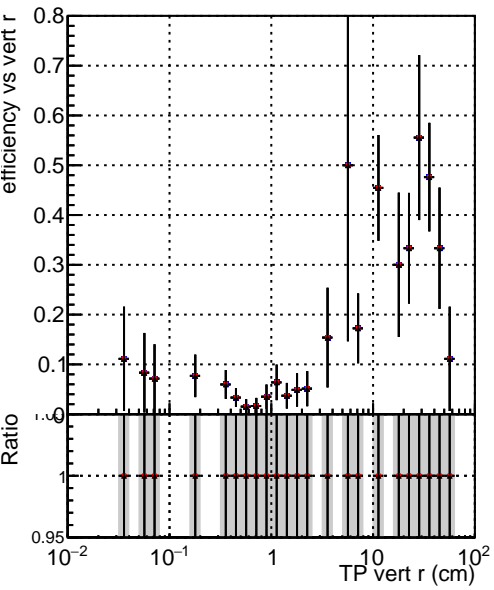

Efficiency vs vertpos

Legend for Efficiency vs vert r:
- Blue square: DQM_V0001_R000000001_Global_CMSSW_mkt50i4_RECO
- Red circle: DQM_V0001_R000000001_Global_CMSSW_mkt50i5_RECO
- Black triangle: DQM_V0001_R000000001_Global_CMSSW_mkt50i6_RECO

Efficiency vs. sim PV z