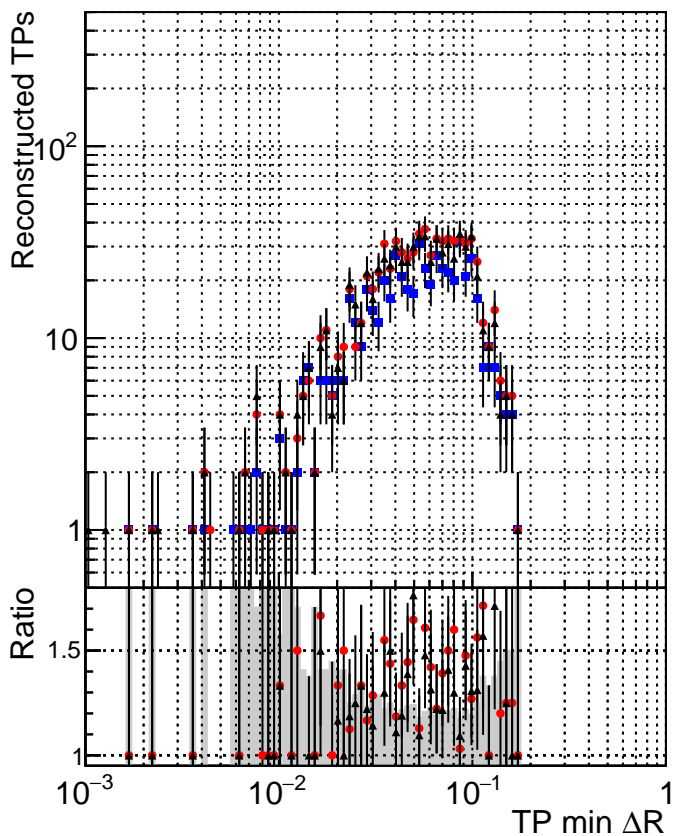

N of simulated tracks vs dR

N of associated tracks (simToReco) vs dR

N of simulated trac

- DQM_CKF_TTbarPU
- DQM_mkFit_TTbarPU-noDNN-baseline
- ▲ DQM_mkFit_TTbarPU-noDNN-fix