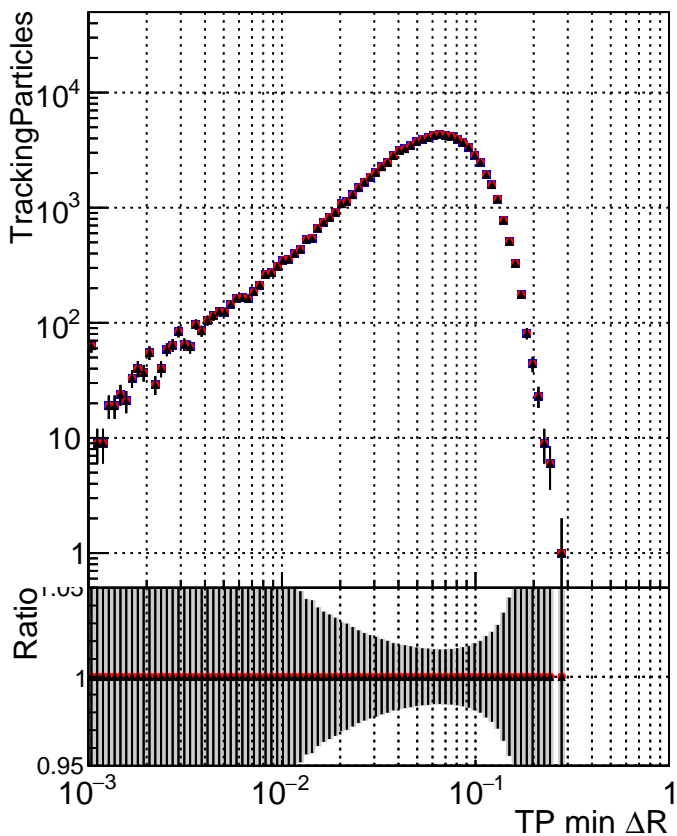

N of simulated tracks vs dR

N of associated tracks (simToReco) vs dR

N of simulated trac

- DQM_CKF_TTbarPU
- DQM_mkFit_TTbarPU-noDNN-baseline
- ▲ DQM_mkFit_TTbarPU-noDNN-fix