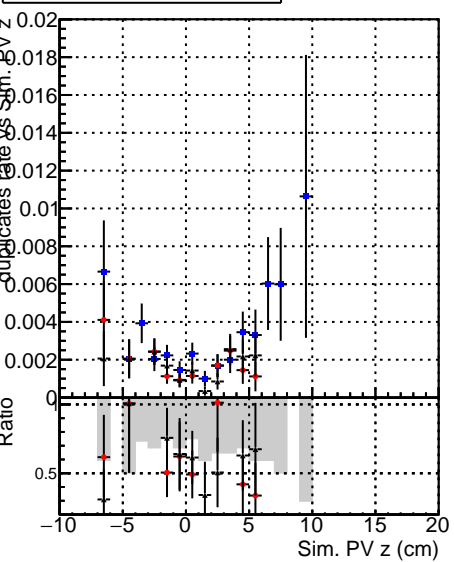

Fake rate vs vertpos**Duplicates Rate vs vertpos****Pileup rate vs vertpos****Fake rate vs v****Duplicates Rate vs v****Pileup rate vs v****Fake rate vs. sim PV z****Duplicates Rate vs sim PV z****Pileup rate vs. sim PV z**

● DQM_CKF_TTbarPU
● DQM_mkFit_TTbarPU-noDNN-baseline
● DQM_mkFit_TTbarPU-noDNN-fix