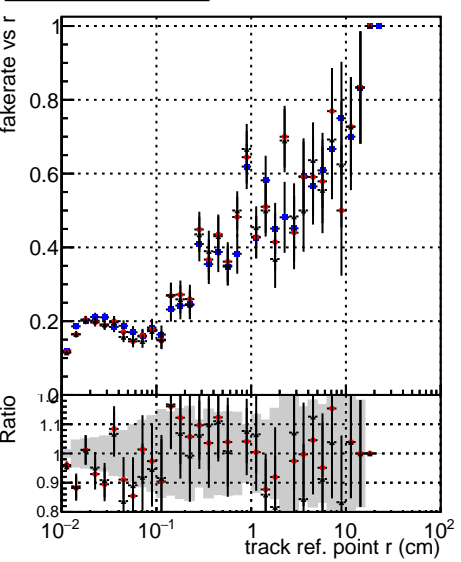

Fake rate vs vertpos**Duplicates Rate vs vertpos****Pileup rate vs vertpos****Fake rate vs v****Duplicates Rate vs v****Pileup rate vs v****Fake rate vs. sim PV z****Duplicates Rate vs sim PV z****Pileup rate vs. sim PV z**

● DQM_CKF_TTbarPU
● DQM_mkFit_TTbarPU-noDNN-baseline
● DQM_mkFit_TTbarPU-noDNN-fix