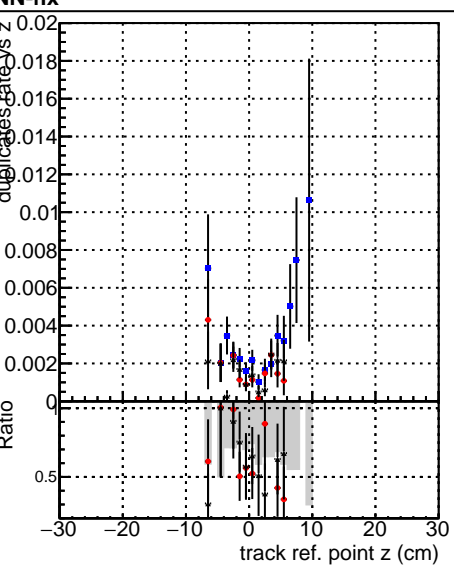

Fake rate vs vertpos**Duplicates Rate vs vertpos****Pileup rate vs vertpos****Fake rate vs v****Duplicates Rate vs v****Pileup rate vs v****Fake rate vs. sim PV z****Duplicates Rate vs sim PV z****Pileup rate vs. sim PV z**

● DQM_CKF_TTbarPU
● DQM_mkFit_TTbarPU-noDNN-baseline
● DQM_mkFit_TTbarPU-noDNN-fix