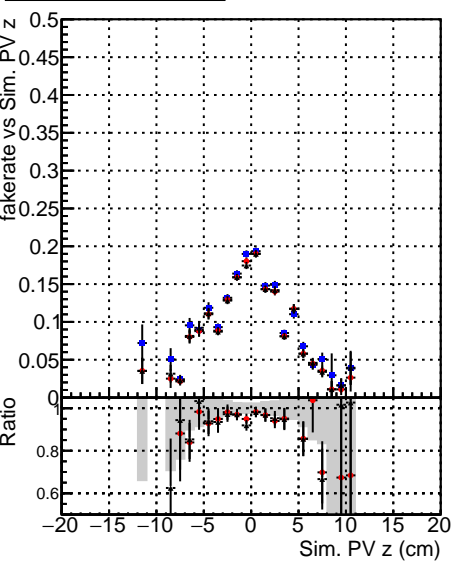

Fake rate vs vertpos**Duplicates Rate vs vertpos****Pileup rate vs vertpos****Fake rate vs v****Duplicates Rate vs v****Pileup rate vs v****Fake rate vs. sim PV z****Duplicates Rate vs sim PV z****Pileup rate vs. sim PV z**

● DQM_CKF_TTbarPU
● DQM_mkFit_TTbarPU-noDNN-baseline
● DQM_mkFit_TTbarPU-noDNN-fix