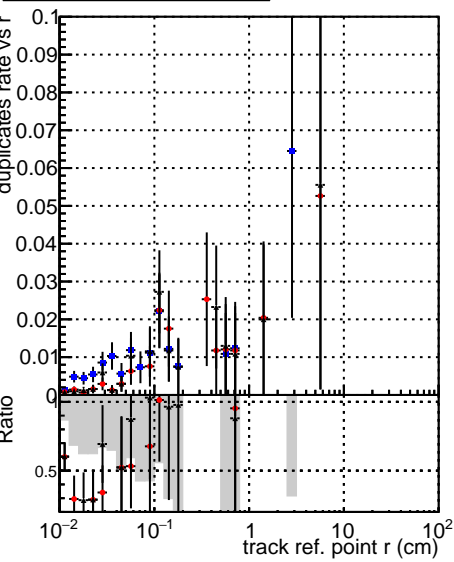

Fake rate vs vertpos**Duplicates Rate vs vertpos****Pileup rate vs vertpos****Fake rate vs v****Duplicates Rate vs v****Pileup rate vs v****Fake rate vs. sim PV z****Duplicates Rate vs sim PV z****Pileup rate vs. sim PV z**

● DQM_CKF_TTbarPU
● DQM_mkFit_TTbarPU-noDNN-baseline
● DQM_mkFit_TTbarPU-noDNN-fix