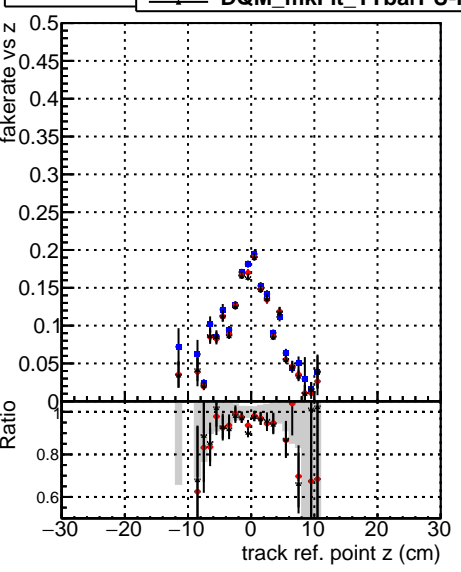

Fake rate vs vertpos**Duplicates Rate vs vertpos****Pileup rate vs vertpos****Fake rate vs v****Duplicates Rate vs v****Pileup rate vs v****Fake rate vs. sim PV z****Duplicates Rate vs sim PV z****Pileup rate vs. sim PV z**

● DQM_CKF_TTbarPU
● DQM_mkFit_TTbarPU-noDNN-baseline
● DQM_mkFit_TTbarPU-noDNN-fix