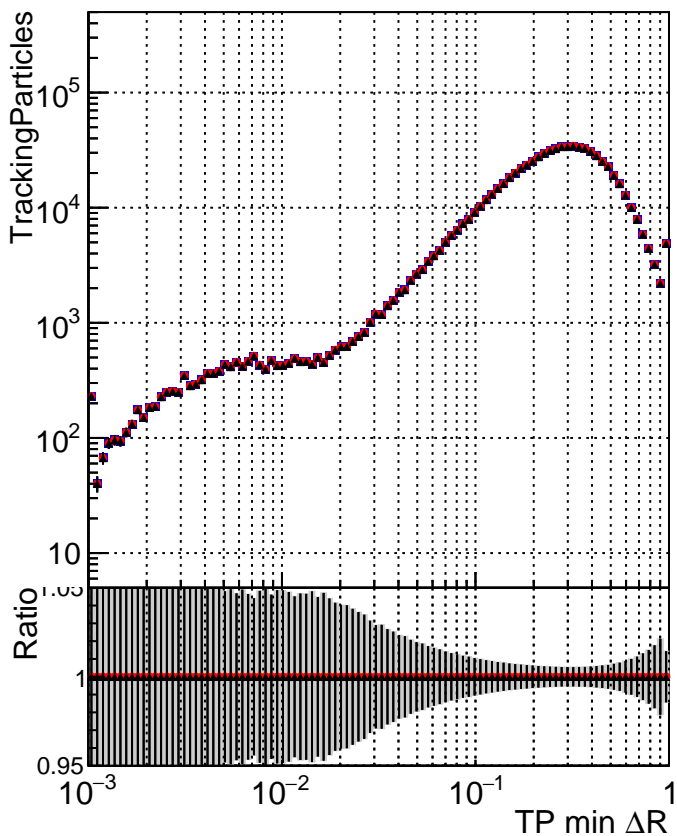

N of simulated tracks vs dR

N of associated tracks (simToReco) vs dR

N of simulated tracks

- DQM_CKF_SoftQCD
- DQM_mkFit_SoftQCD-noDNN-baseline
- ▲ DQM_mkFit_SoftQCD-noDNN-fix