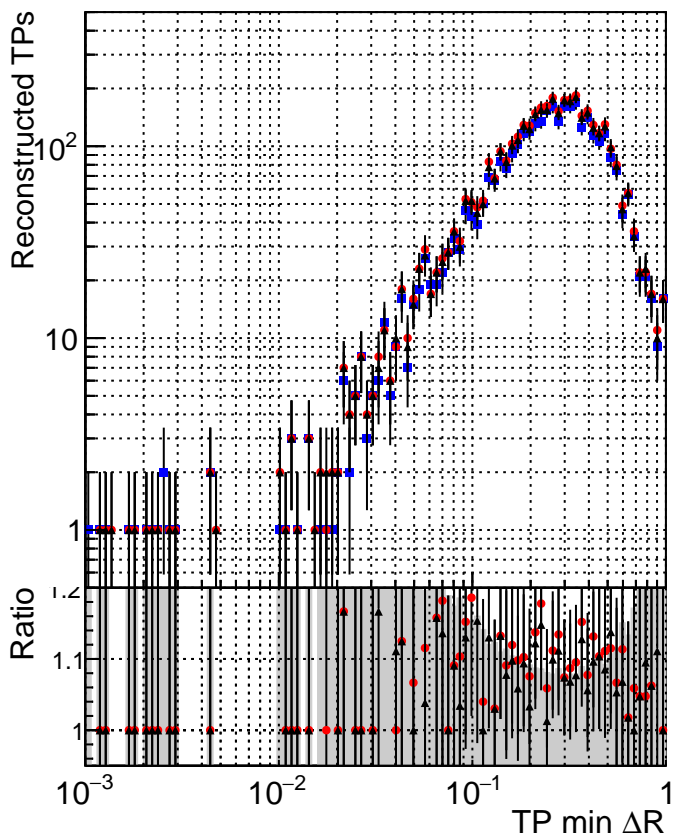

N of simulated tracks vs dR

N of associated tracks (simToReco) vs dR

N of simulated tracks

- DQM_CKF_SoftQCD
- DQM_mkFit_SoftQCD-noDNN-baseline
- ▲ DQM_mkFit_SoftQCD-noDNN-fix