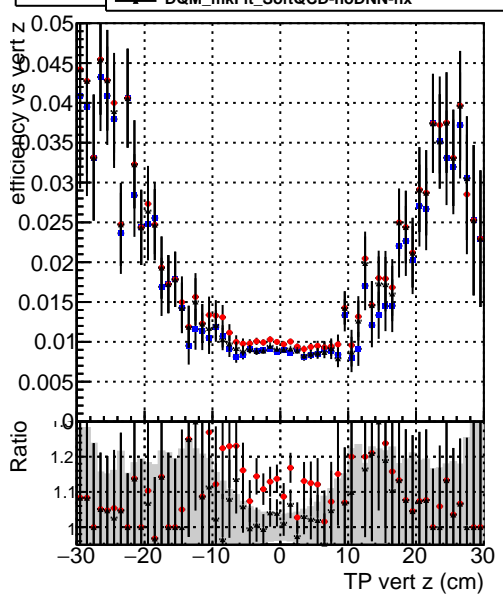

Efficiency vs vertpos

- DQM_CKF_SoftQCD
- DQM_mkFit_SoftQCD-noDNN-baseline
- DQM_mkFit_SoftQCD-noDNN-fix

Efficiency vs vert z

Efficiency vs. sim PV z