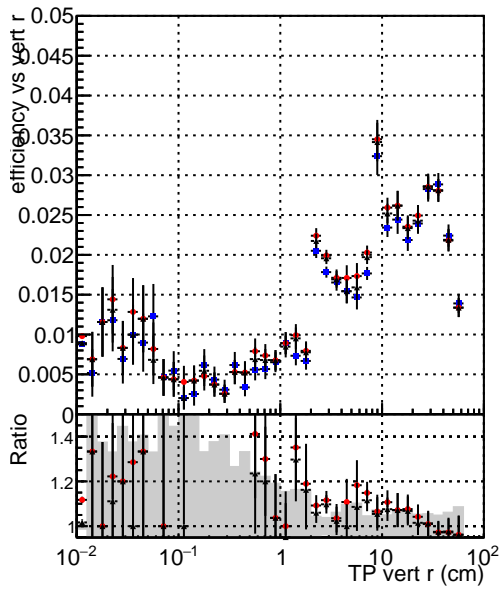

Efficiency vs vertpos

- DQM_CKF_SoftQCD
- DQM_mkFit_SoftQCD-noDNN-baseline
- DQM_mkFit_SoftQCD-noDNN-fix

Efficiency vs vert z

Efficiency vs. sim PV z