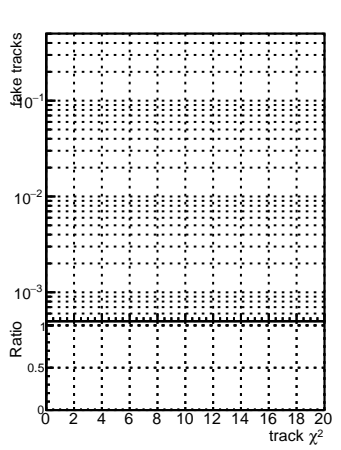

N of reco track vs. χ^2 ■ DGM_CWf-9-noDNN ■ DGM_CWf-9 ■ DGM_mRFit-SoftQCD-noDNN-baseline
■ DGM_mRFit-SoftQCD-noDNN-fix ■ DGM_mRFit-SoftQCD-noDNN ■ DGM_mRFit-SoftQCD ■ DGM_mRFit ■ DGM_mRFit-SoftQCD-noDNN ■ DGM_mRFit-SoftQCD-noDNN-baseline ■ DGM_mRFit-SoftQCD-noDNN-fix ■ DGM_mRFit-SoftQCD-noDNN ■ DGM_mRFit-SoftQCD ■ DGM_mRFit