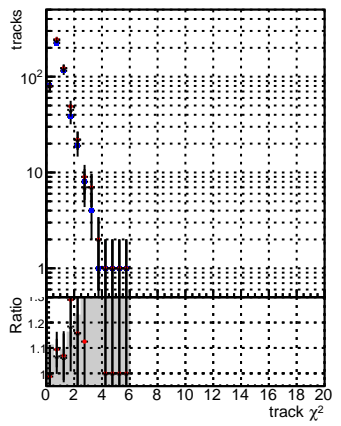

N of reco track vs. χ^2 ■ DGM_CWf-9-noDNN ■ DGM_CWf-9 ■ DGM_mRFit-SoftQCD-noDNN-baseline
■ DGM_mRFit-SoftQCD-noDNN-fix ■ DGM_mRFit-SoftQCD-noDNN ■ DGM_mRFit-SoftQCD ■ DGM_mRFit ■ DGM_mRFit-SoftQCD-noDNN ■ DGM_mRFit-SoftQCD-noDNN-baseline ■ DGM_mRFit-SoftQCD-noDNN-fix ■ DGM_mRFit-SoftQCD-noDNN ■ DGM_mRFit-SoftQCD ■ DGM_mRFit

N of reco track vs normalized χ^2