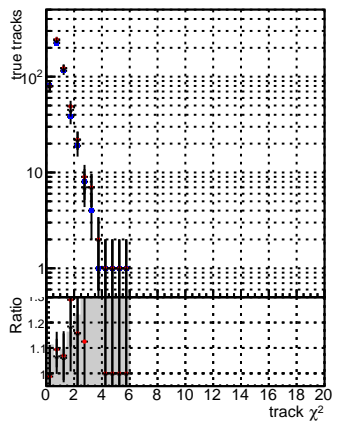

N of reco track vs. χ^2 ■ DGM_CWf-9-noDNN ■ DGM_CWf-9 ■ DGM_mRFit-SoftQCD-noDNN-baseline
■ DGM_mRFit-SoftQCD-noDNN-fix ■ DGM_mRFit-SoftQCD-noDNN ■ DGM_mRFit-SoftQCD ■ DGM_mRFit ■ DGM_mRFit-SoftQCD-noDNN ■ DGM_mRFit-SoftQCD-noDNN-baseline ■ DGM_mRFit-SoftQCD-noDNN-fix ■ DGM_mRFit-SoftQCD-noDNN ■ DGM_mRFit-SoftQCD ■ DGM_mRFit

N of associated (recoToSim) tracks vs normalized χ^2