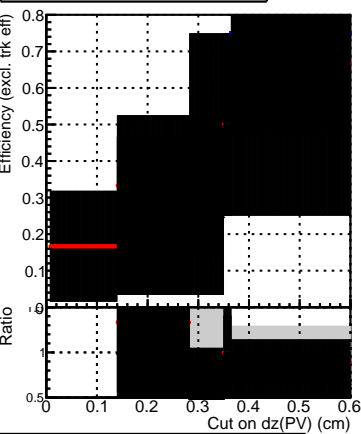

Efficiency vs. dz (PV)

Efficiency (tracking eff factorized out) vs. dz (PV)

- DQM\_CKF\_SoftQCD
- DQM\_mkFit\_SoftQCD-noDNN-baseline
- DQM\_mkFit\_SoftQCD-noDNN-fix