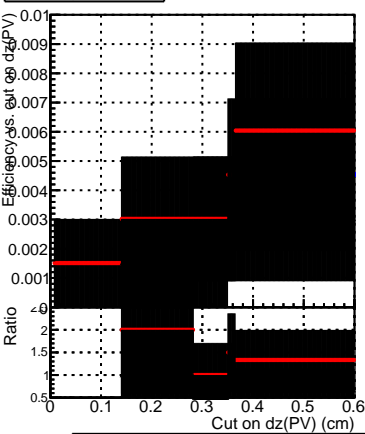

Efficiency vs. dz (PV)

Efficiency (tracking eff factorized out) vs. dz (PV)

- DQM\_CKF\_SoftQCD
- DQM\_mkFit\_SoftQCD-noDNN-baseline
- DQM\_mkFit\_SoftQCD-noDNN-fix