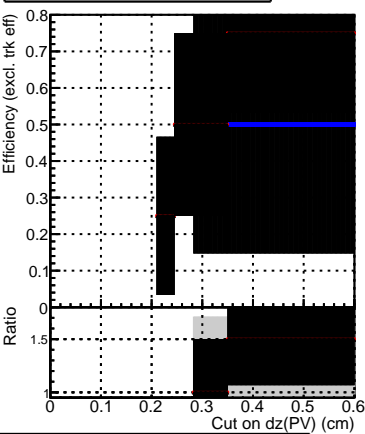

Efficiency vs. dz (PV)

Efficiency (tracking eff factorized out) vs. dz (PV)

- DQM_CKF_SoftQCD
- DQM_mkFit_SoftQCD-noDNN-baseline
- DQM_mkFit_SoftQCD-noDNN-fix