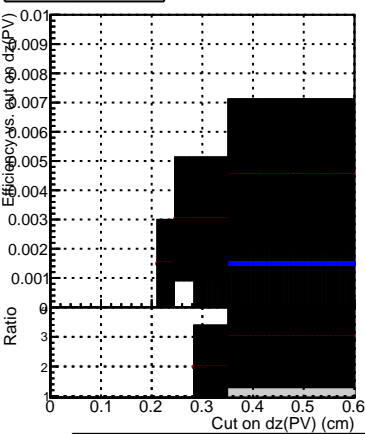

Efficiency vs. dz (PV)

Efficiency (tracking eff factorized out) vs. dz (PV)

- DQM_CKF_SoftQCD
- DQM_mkFit_SoftQCD-noDNN-baseline
- DQM_mkFit_SoftQCD-noDNN-fix