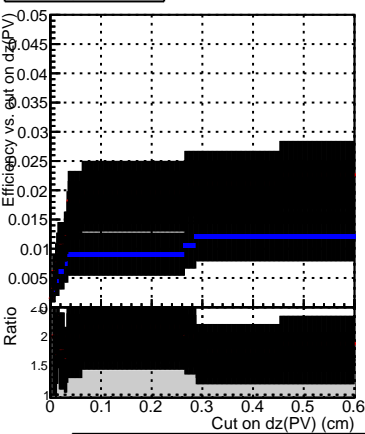

Efficiency vs. dz (PV)

Efficiency (tracking eff factorized out) vs. dz (PV)

- DQM\_CKF\_SoftQCD
- DQM\_mkFit\_SoftQCD-noDNN-baseline
- DQM\_mkFit\_SoftQCD-noDNN-fix