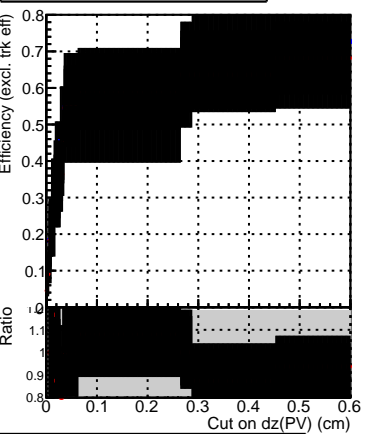

Efficiency vs. dz (PV)

Efficiency (tracking eff factorized out) vs. dz (PV)

- DQM\_CKF\_SoftQCD
- DQM\_mkFit\_SoftQCD-noDNN-baseline
- DQM\_mkFit\_SoftQCD-noDNN-fix