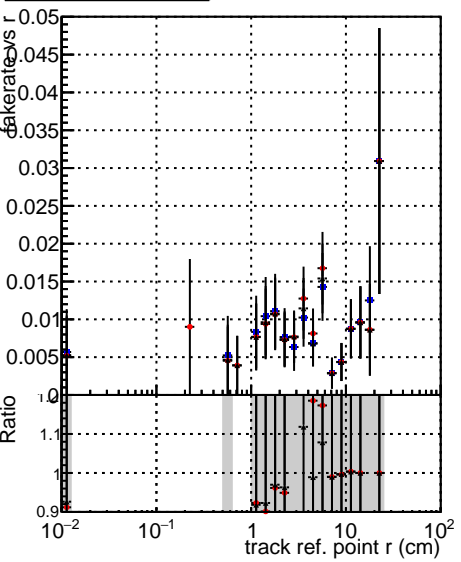

Fake rate vs vertpos**Duplicates Rate vs vertpos****Pileup rate vs vertpos**

● DQM_CKF_SoftQCD
● DQM_mkFit_SoftQCD-noDNN-baseline
● DQM_mkFit_SoftQCD-noDNN-fix

Fake rate vs v**Fake rate vs. sim PV z****Duplicates Rate vs sim PV z****Pileup rate vs. sim PV z**