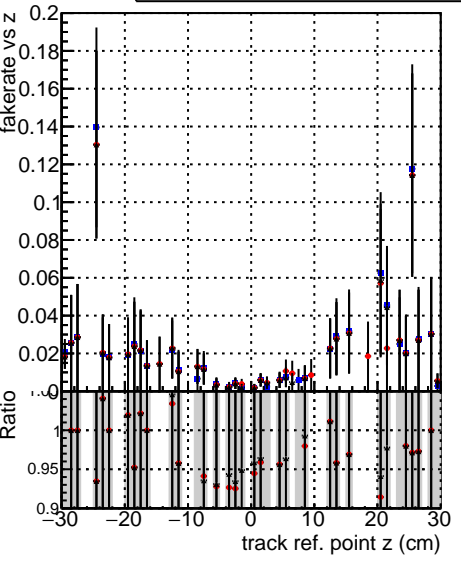

Fake rate vs vertpos**Duplicates Rate vs vertpos****Pileup rate vs vertpos**

● DQM_CKF_SoftQCD
● DQM_mkFit_SoftQCD-noDNN-baseline
● DQM_mkFit_SoftQCD-noDNN-fix

Fake rate vs v**Fake rate vs. sim PV z****Duplicates Rate vs sim PV z****Pileup rate vs. sim PV z**