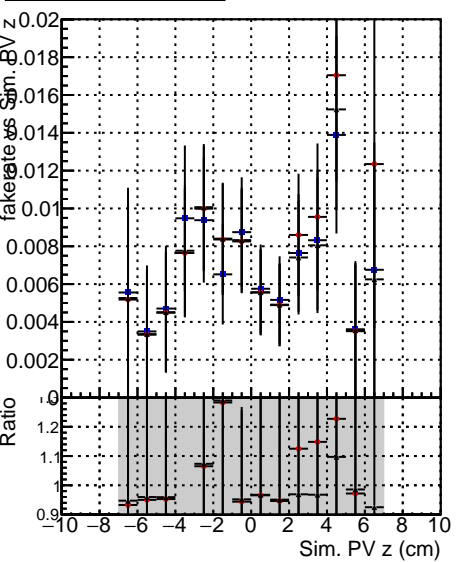

Fake rate vs vertpos**Duplicates Rate vs vertpos****Pileup rate vs vertpos**

● DQM_CKF_SoftQCD
● DQM_mkFit_SoftQCD-noDNN-baseline
● DQM_mkFit_SoftQCD-noDNN-fix

Fake rate vs v**Fake rate vs. sim PV z****Duplicates Rate vs sim PV z****Pileup rate vs. sim PV z**