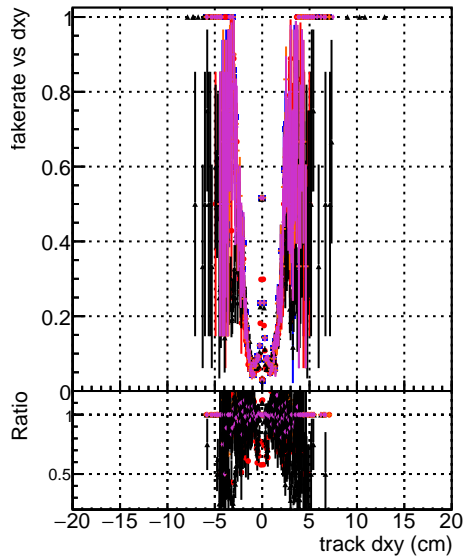

Fake rate vs dxy

Duplicates Rate vs Dxy

Pileup rate vs dxy

Fake rate vs dz

Duplicates rate vs dz

Pileup rate vs dz

Legend for Fake rate vs dxy:

Color	Build
Blue	DOM
Red	TTBU
Green	mkFit
Black	build
Orange	flexible
Purple	5050
Light Blue	simple
Light Green	no