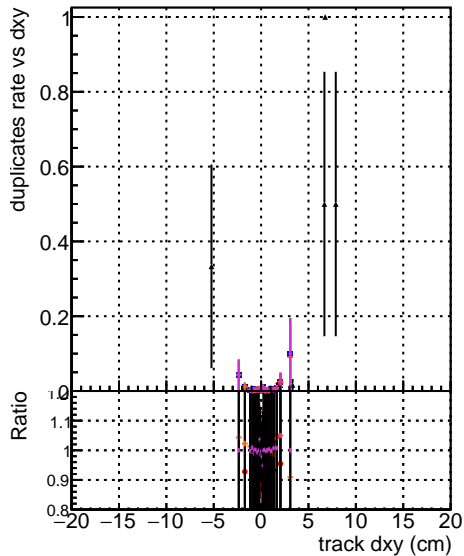

Fake rate vs dxy

Duplicates Rate vs Dxy

Pileup rate vs dxy

Fake rate vs dz

Duplicates rate vs dz

Pileup rate vs dz

Legend for Fake rate vs dxy:

Color	Build
Blue	DOM
Red	TTBU
Green	mkFit
Black	build
Orange	flexible
Purple	5050
Light Blue	simple
Light Green	no