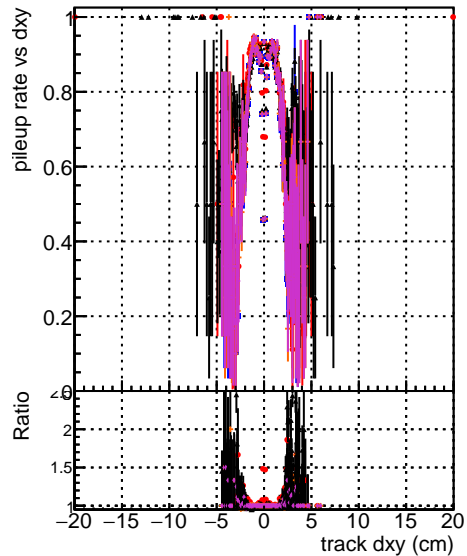

Fake rate vs dxy

Duplicates Rate vs Dxy

Pileup rate vs dxy

Fake rate vs dz

Duplicates rate vs dz

Pileup rate vs dz

Legend for Fake rate vs dxy:

Color	Build
Blue	DOM
Red	TTBU
Green	mkFit
Black	build
Orange	flexible
Purple	5050
Light Blue	simple
Light Green	no