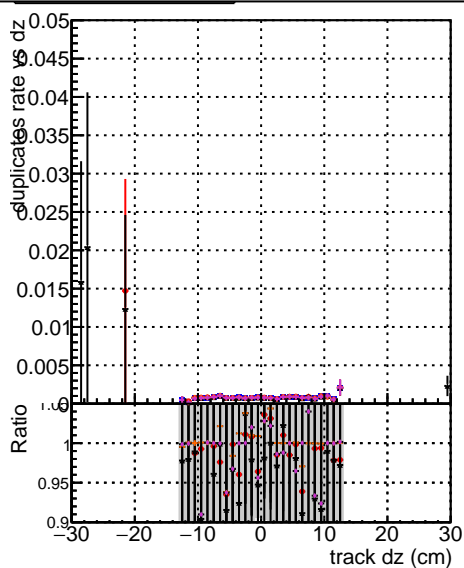

Fake rate vs dxy

Duplicates Rate vs Dxy

Pileup rate vs dxy

Fake rate vs dz

Duplicates rate vs dz

Pileup rate vs dz

Legend for Fake rate vs dxy:

Color	Build
Blue	DOM
Red	TTBU
Green	mkFit
Black	build
Orange	flexible
Purple	5050
Light Blue	simple
Light Green	no