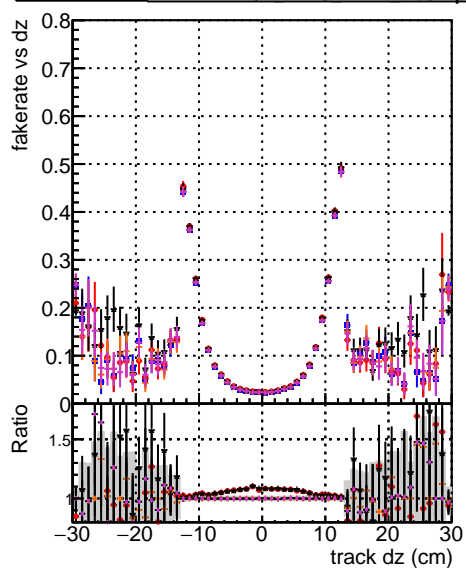

Fake rate vs dxy

Duplicates Rate vs Dxy

Pileup rate vs dxy

Fake rate vs dz

Duplicates rate vs dz

Pileup rate vs dz

Legend for Fake rate vs dxy:

Color	Build
Blue	DOM
Red	TTBU
Green	mkFit
Black	build
Orange	flexible
Purple	5050
Light Blue	simple
Light Green	no