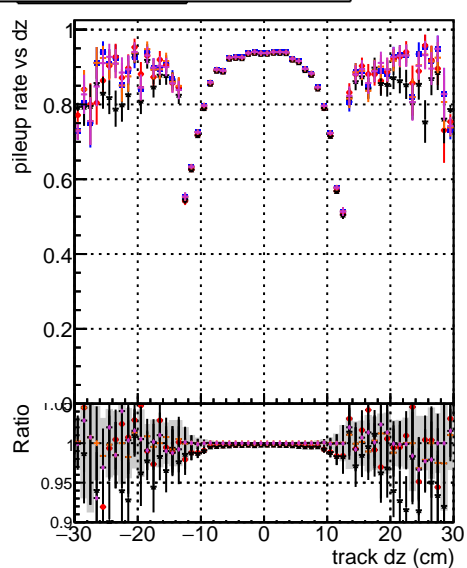

Fake rate vs dxy

Duplicates Rate vs Dxy

Pileup rate vs dxy

Fake rate vs dz

Duplicates rate vs dz

Pileup rate vs dz

Legend for Fake rate vs dxy:

Color	Build
Blue	DOM
Red	TTBU
Green	mkFit
Black	build
Orange	flexible
Purple	5050
Light Blue	simple
Light Green	no