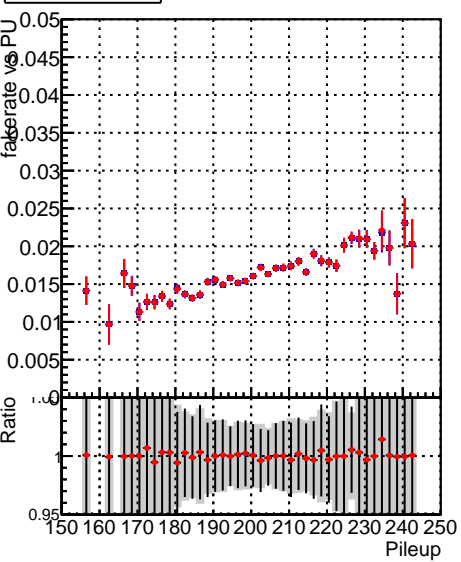

Fake rate vs dr**Duplicates Rate vs dr****Pileup rate vs dr**

—•— **DQM_TTPU_mkFit_BuildNEW3**
—•— **DQM_TTPU_mkFit_BuildNEW4**

Fake rate vs ΔR (track, jet)**Fake rate vs pu****Duplicates Rate vs pu****Pileup rate vs pu**