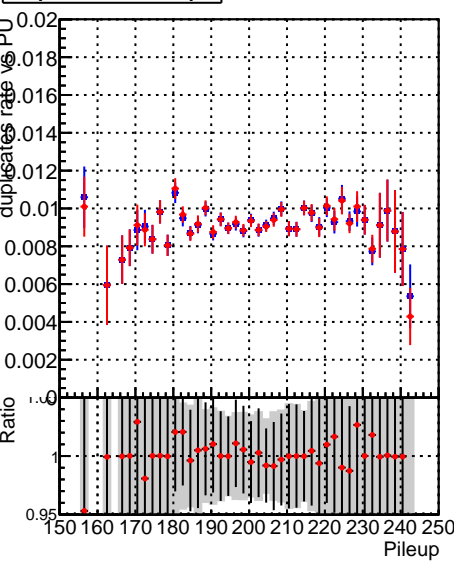

Fake rate vs dr**Duplicates Rate vs dr****Pileup rate vs dr**

—•— **DQM_TTPU_mkFit_BuildNEW3**
—•— **DQM_TTPU_mkFit_BuildNEW4**

Fake rate vs ΔR (track, jet)**Fake rate vs pu****Duplicates Rate vs pu****Pileup rate vs pu**