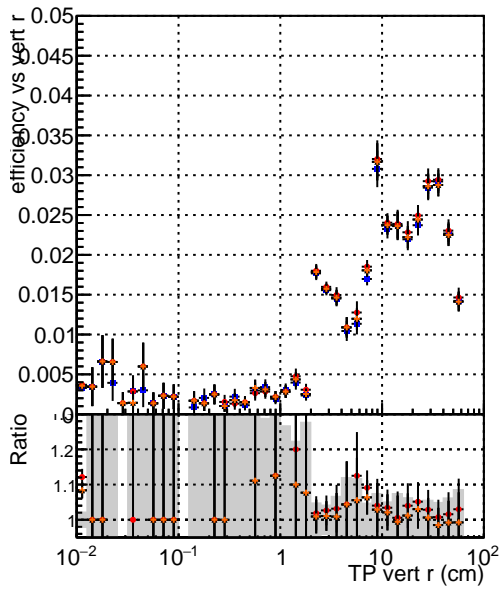

Efficiency vs vertpos

- DQM_CKF_softQCD
- DQM_mkFit_softQCD
- ▲— DQM_mkFit_softQCD-ncp
- ◆— DQM_mkFit_softQCD-newTr3

Efficiency vs vert z

Efficiency vs. sim PV z