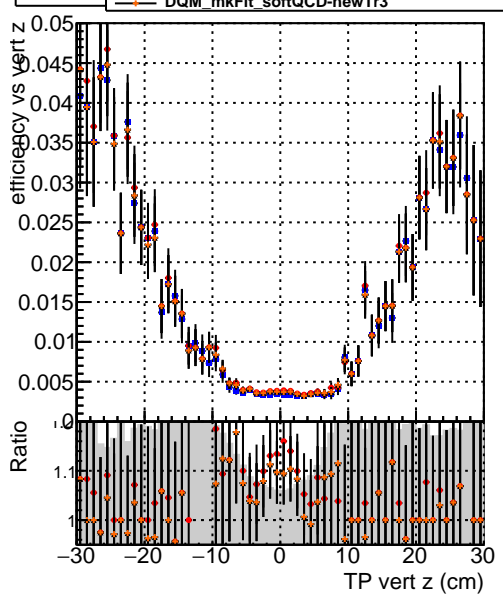

Efficiency vs vertpos

- DQM_CKF_softQCD
- DQM_mkFit_softQCD
- ▲— DQM_mkFit_softQCD-ncp
- ◆— DQM_mkFit_softQCD-newTr3

Efficiency vs vert z

Efficiency vs. sim PV z