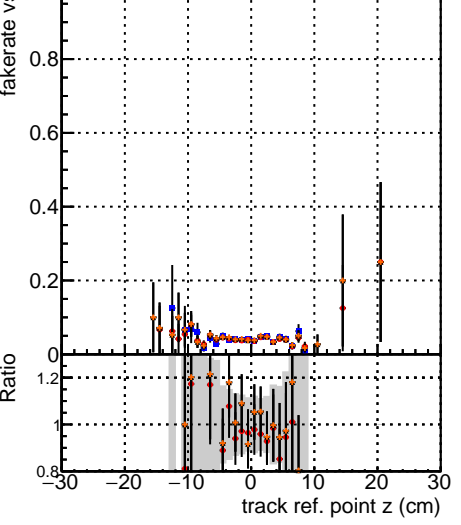

Fake rate vs vertpos

Duplicates Rate vs vertpos

Pileup rate vs vertpos

Legend for Fake rate vs v:

- DQM CKE softQCD
- DQM mKE softQCD
- DQM mKE softQCD-ncp
- DQM mKE softQCD-newTr3

Fake rate vs v

Duplicates rate vs z

Pileup rate vs z

Fake rate vs. sim PV z

Duplicates Rate vs sim PV z

Pileup rate vs. sim PV z