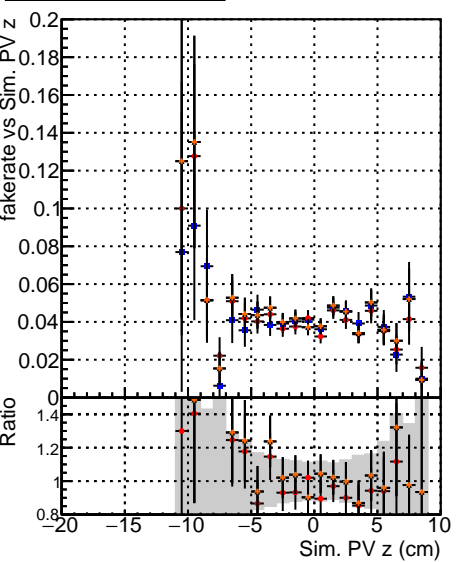

Fake rate vs vertpos

Duplicates Rate vs vertpos

Pileup rate vs vertpos

Legend for Fake rate vs v:

- DQM CKE softQCD
- DQM mKE softQCD
- DQM mKE softQCD-ncp
- DQM mKE softQCD-newTr3

Fake rate vs v

Duplicates rate vs z

Pileup rate vs z

Fake rate vs. sim PV z

Duplicates Rate vs sim PV z

Pileup rate vs. sim PV z