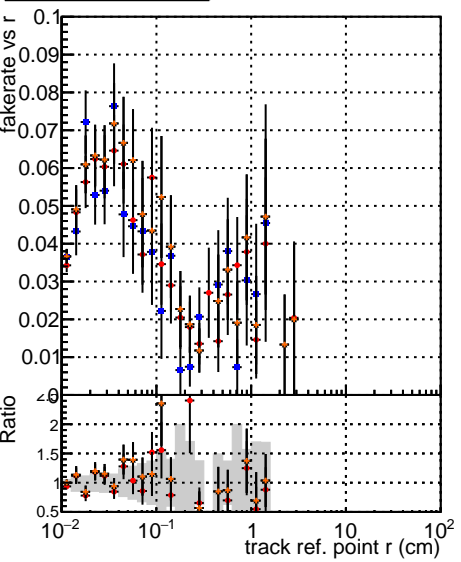

Fake rate vs vertpos

Duplicates Rate vs vertpos

Pileup rate vs vertpos

Legend for Fake rate vs v:

- DQM CKE softQCD
- DQM mKE softQCD
- DQM mKE softQCD-ncp
- DQM mKE softQCD-newTr3

Fake rate vs v

Duplicates rate vs z

Pileup rate vs z

Fake rate vs. sim PV z

Duplicates Rate vs sim PV z

Pileup rate vs. sim PV z