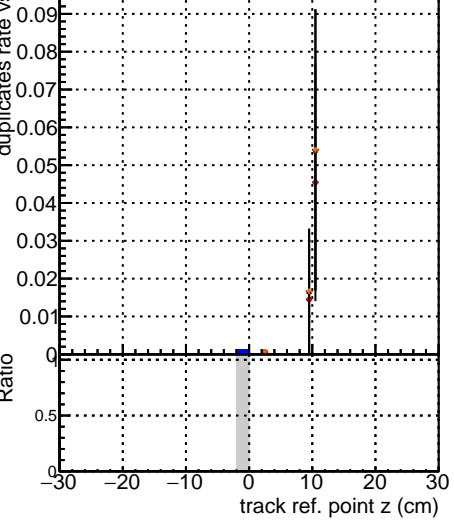

Fake rate vs vertpos

Duplicates Rate vs vertpos

Pileup rate vs vertpos

Legend for Fake rate vs v:

- DQM CKE softQCD
- DQM mKE softQCD
- DQM mKE softQCD-ncp
- DQM mKE softQCD-newTr3

Fake rate vs v

Duplicates rate vs z

Pileup rate vs z

Fake rate vs. sim PV z

Duplicates Rate vs sim PV z

Pileup rate vs. sim PV z