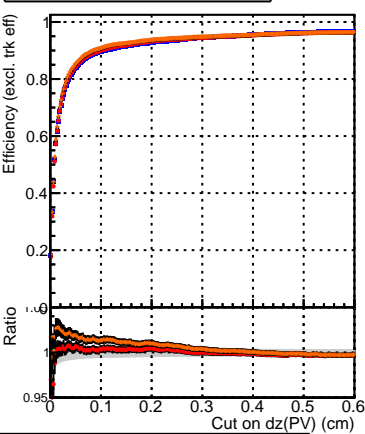

Efficiency vs. dz (PV)

Efficiency (tracking eff factorized out) vs. dz (PV)

Fake rate

- DQM\_CKF\_softQCD
- DQM\_mkFit\_softQCD
- DQM\_mkFit\_softQCD-ncp
- DQM\_mkFit\_softQCD-newTr3