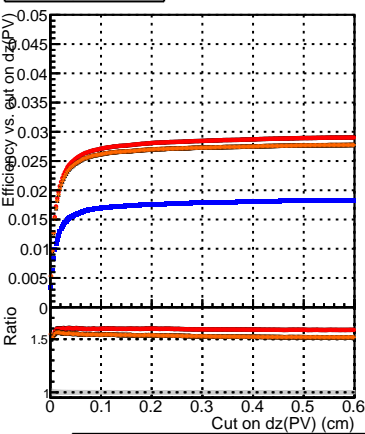

Efficiency vs. dz (PV)

Efficiency (tracking eff factorized out) vs. dz (PV)

Fake rate

- DQM\_CKF\_softQCD
- DQM\_mkFit\_softQCD
- DQM\_mkFit\_softQCD-ncp
- DQM\_mkFit\_softQCD-newTr3