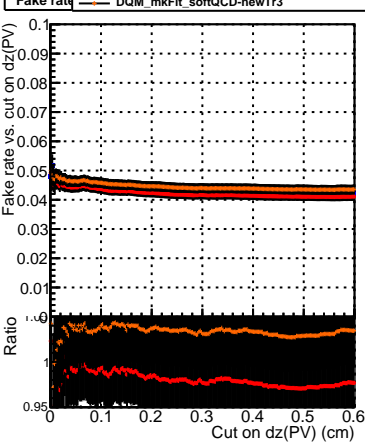

Efficiency vs. dz (PV)

Efficiency (tracking eff factorized out) vs. dz (PV)

Fake rate

- DQM\_CKF\_softQCD
- DQM\_mkFit\_softQCD
- DQM\_mkFit\_softQCD-ncp
- DQM\_mkFit\_softQCD-newTr3