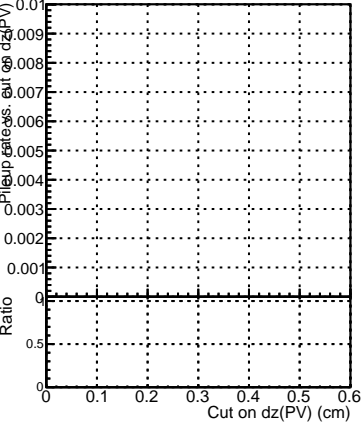

Efficiency vs. dz (PV)

Efficiency (tracking eff factorized out) vs. dz (PV)

Fake rate

- DQM_CKF_softQCD
- DQM_mkFit_softQCD
- DQM_mkFit_softQCD-ncp
- DQM_mkFit_softQCD-newTr3