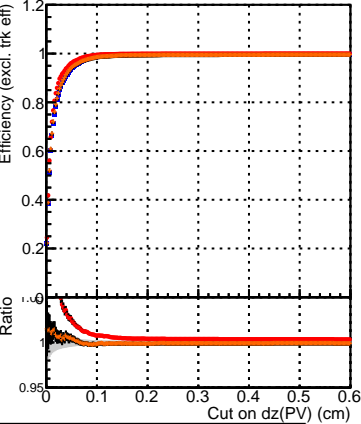

Efficiency vs. dz (PV)

Efficiency (tracking eff factorized out) vs. dz (PV)

Fake rate

- DQM_CKF_softQCD
- DQM_mkFit_softQCD
- DQM_mkFit_softQCD-ncp
- DQM_mkFit_softQCD-newTr3