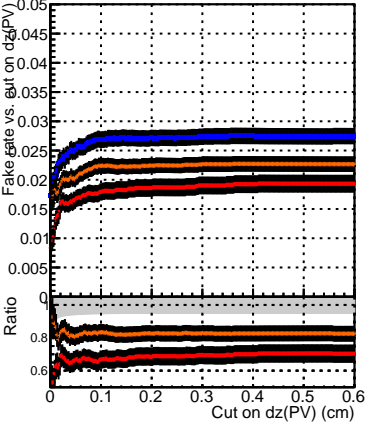

Efficiency vs. dz (PV)

Efficiency (tracking eff factorized out) vs. dz (PV)

Fake rate

- DQM_CKF_softQCD
- DQM_mkFit_softQCD
- DQM_mkFit_softQCD-ncp
- DQM_mkFit_softQCD-newTr3