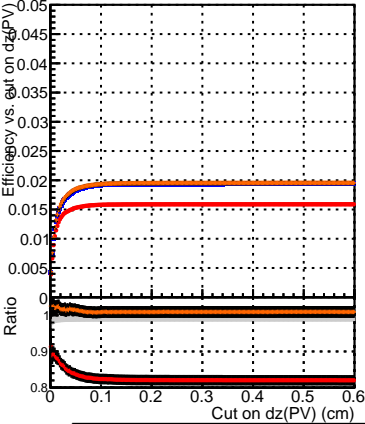

Efficiency vs. dz (PV)

Efficiency (tracking eff factorized out) vs. dz (PV)

Fake rate

- DQM_CKF_softQCD
- DQM_mkFit_softQCD
- DQM_mkFit_softQCD-ncp
- DQM_mkFit_softQCD-newTr3