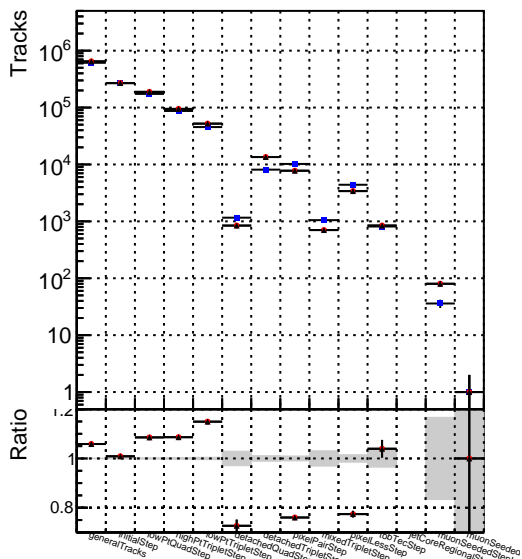

Number of tracks vs collection

Number of true tracks vs collection

—●— DQM_CKF_softQCD
—●— DQM_mkFit_softQCD
—●— DQM_mkFit_softQCD-newTr2

Number

Number of pileup tracks vs collection