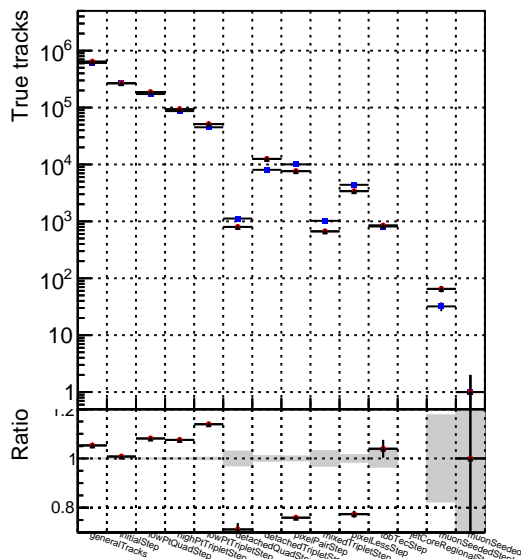

Number of tracks vs collection

Number of true tracks vs collection

—●— DQM_CKF_softQCD
—●— DQM_mkFit_softQCD
—●— DQM_mkFit_softQCD-newTr2

Number

Number of pileup tracks vs collection