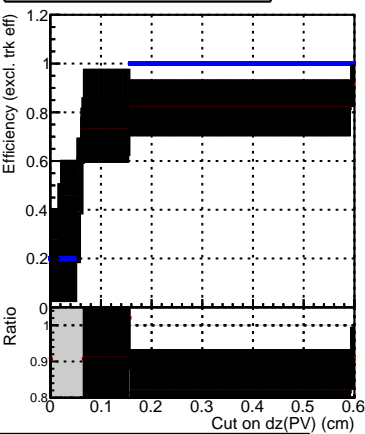

Efficiency vs. dz (PV)

Efficiency (tracking eff factorized out) vs. dz (PV)

- DQM_CKF_softQCD
- DQM_mkFit_softQCD
- DQM_mkFit_softQCD-newTr2