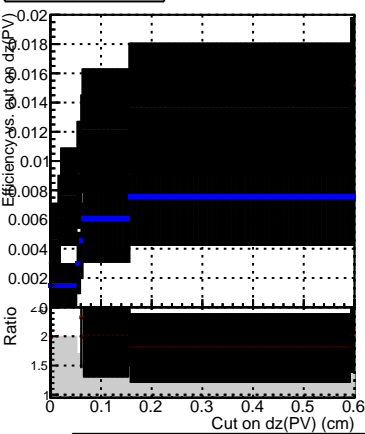

Efficiency vs. dz (PV)

Efficiency (tracking eff factorized out) vs. dz (PV)

- DQM_CKF_softQCD
- DQM_mkFit_softQCD
- DQM_mkFit_softQCD-newTr2