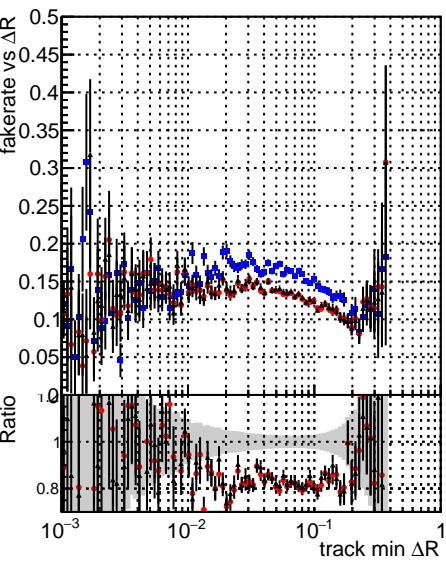

Fake rate vs dr**Duplicates Rate vs dr****Pileup rate vs dr****Fake rate vs ΔR(track, jet)****Duplicates Rate vs ΔR(track, jet)****Pileup rate vs ΔR(track, jet)****Fake rate vs pu****Duplicates Rate vs pu****Pileup rate vs pu**

—●— DQM_CKF_TTbarPU
—●— DQM_mkFit_TTbarPU-noDNN3
—●— DQM_mkFit_TTbarPU-clonerfix3