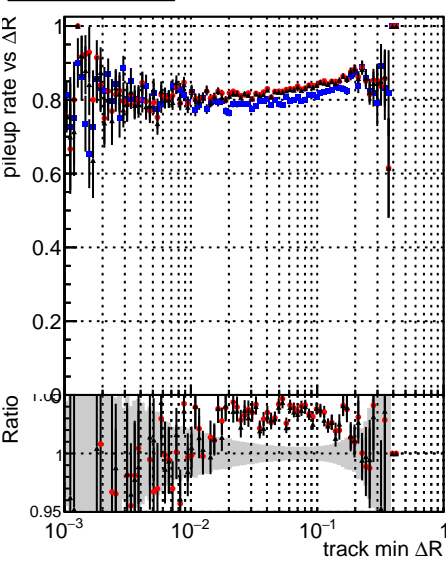

Fake rate vs dr**Duplicates Rate vs dr****Pileup rate vs dr****Fake rate vs ΔR(track, jet)****Duplicates Rate vs ΔR(track, jet)****Pileup rate vs ΔR(track, jet)****Fake rate vs pu****Duplicates Rate vs pu****Pileup rate vs pu**

—●— DQM_CKF_TTbarPU
—●— DQM_mkFit_TTbarPU-noDNN3
—●— DQM_mkFit_TTbarPU-clonerfix3