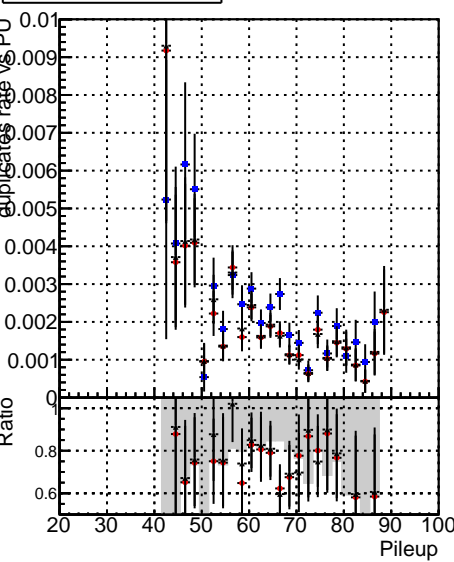

Fake rate vs dr**Duplicates Rate vs dr****Pileup rate vs dr****Fake rate vs ΔR(track, jet)****Duplicates Rate vs ΔR(track, jet)****Pileup rate vs ΔR(track, jet)****Fake rate vs pu****Duplicates Rate vs pu****Pileup rate vs pu**

—●— DQM_CKF_TTbarPU
—●— DQM_mkFit_TTbarPU-noDNN3
—●— DQM_mkFit_TTbarPU-clonerfix3