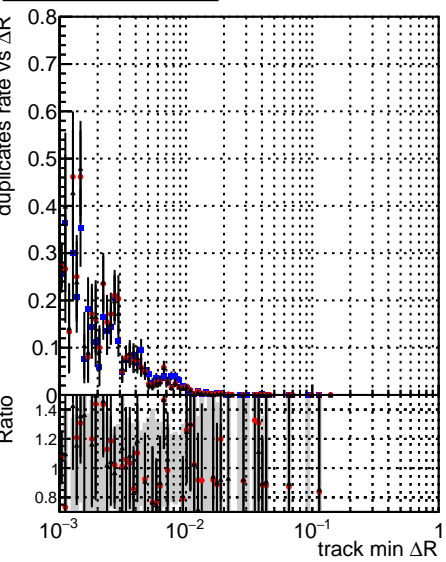

Fake rate vs dr**Duplicates Rate vs dr****Pileup rate vs dr****Fake rate vs ΔR(track, jet)****Duplicates Rate vs ΔR(track, jet)****Pileup rate vs ΔR(track, jet)****Fake rate vs pu****Duplicates Rate vs pu****Pileup rate vs pu**

—●— DQM_CKF_TTbarPU
—●— DQM_mkFit_TTbarPU-noDNN3
—●— DQM_mkFit_TTbarPU-clonerfix3