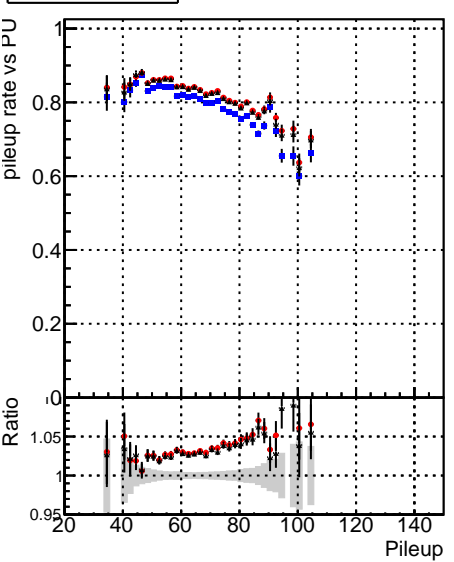

Fake rate vs dr**Duplicates Rate vs dr****Pileup rate vs dr****Fake rate vs ΔR(track, jet)****Duplicates Rate vs ΔR(track, jet)****Pileup rate vs ΔR(track, jet)****Fake rate vs pu****Duplicates Rate vs pu****Pileup rate vs pu**

—●— DQM_CKF_TTbarPU
—●— DQM_mkFit_TTbarPU-noDNN3
—●— DQM_mkFit_TTbarPU-clonerfix3