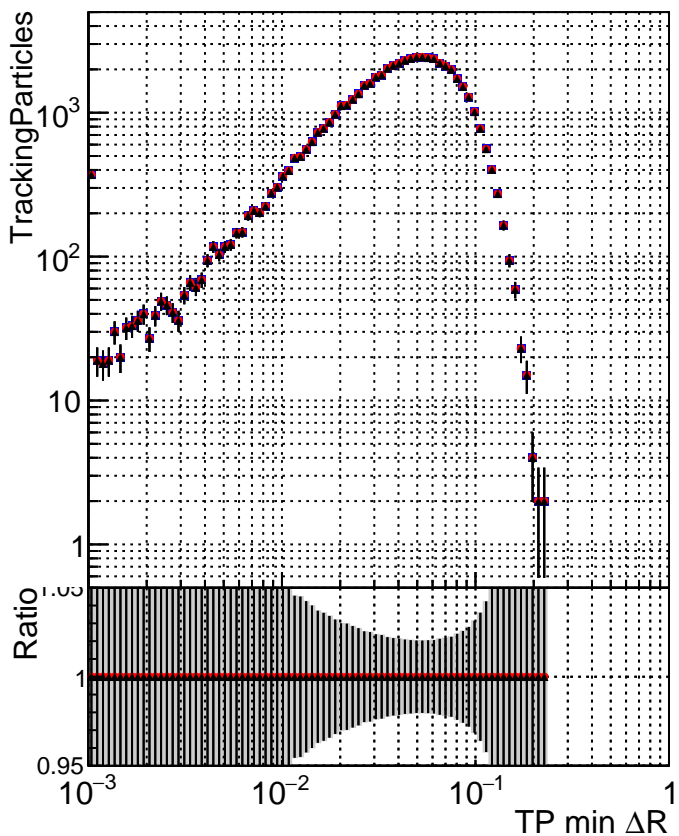

N of simulated tracks vs dR

N of associated tracks (simToReco) vs dR

N of simulated tracks

- DQM_CKF_TTbarPU
- DQM_mkFit_TTbarPU-noDNN3
- ▲ DQM_mkFit_TTbarPU-clonerfix3