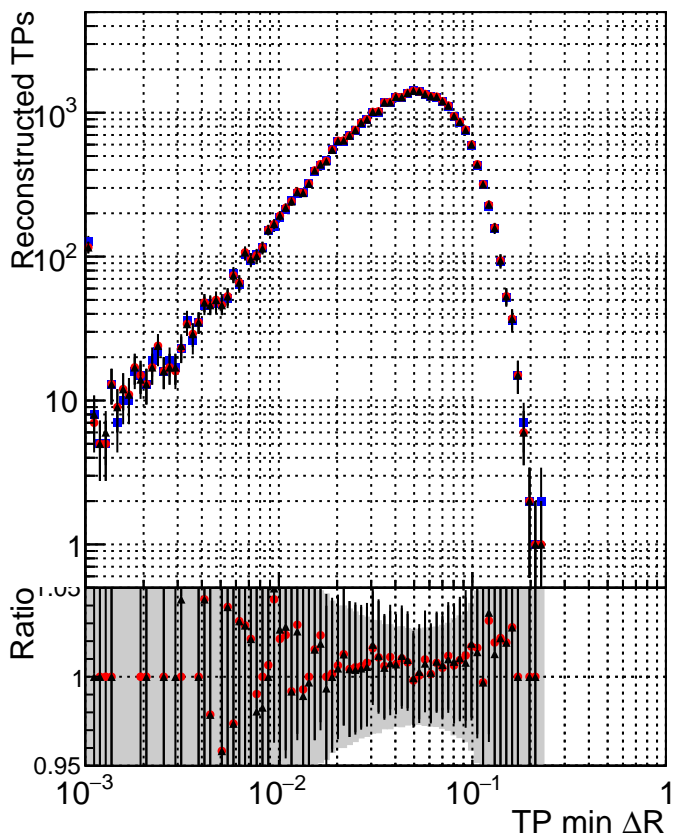

N of simulated tracks vs dR

N of associated tracks (simToReco) vs dR

N of simulated tracks

- DQM_CKF_TTbarPU
- DQM_mkFit_TTbarPU-noDNN3
- ▲ DQM_mkFit_TTbarPU-clonerfix3