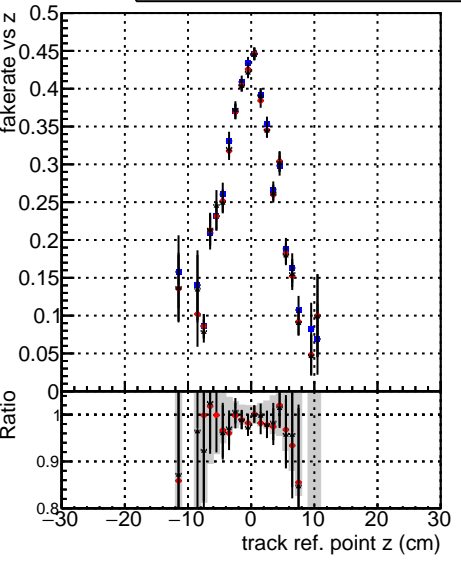

Fake rate vs vertpos**Duplicates Rate vs vertpos****Pileup rate vs vertpos**

—●— DQM_CKF_TTbarPU
—●— DQM_mkFit_TTbarPU-noDNN3
—●— DQM_mkFit_TTbarPU-clonerfix3

Fake rate vs v_z**Fake rate vs. sim PV z****Duplicates Rate vs sim PV z****Pileup rate vs. sim PV z**