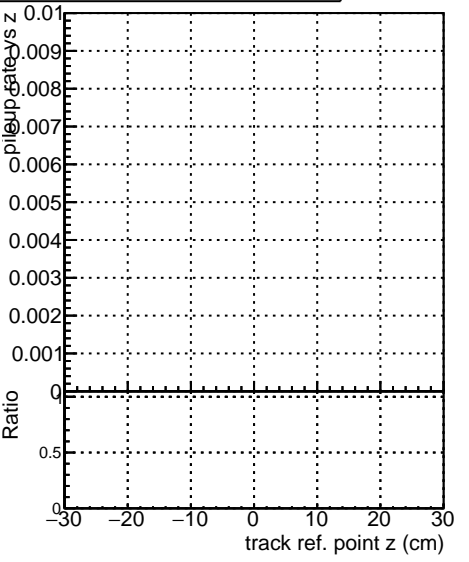

Fake rate vs vertpos**Duplicates Rate vs vertpos****Pileup rate vs vertpos**

—●— DQM_CKF_TTbarPU
—●— DQM_mkFit_TTbarPU-noDNN3
—●— DQM_mkFit_TTbarPU-clonerfix3

Fake rate vs v_z**Fake rate vs. sim PV z****Duplicates Rate vs sim PV z****Pileup rate vs. sim PV z**