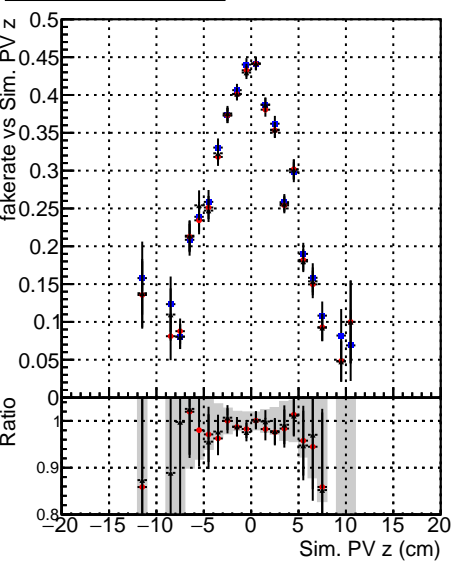

Fake rate vs vertpos**Duplicates Rate vs vertpos****Pileup rate vs vertpos**

—●— DQM_CKF_TTbarPU
—●— DQM_mkFit_TTbarPU-noDNN3
—●— DQM_mkFit_TTbarPU-clonerfix3

Fake rate vs v_z**Fake rate vs. sim PV z****Duplicates Rate vs sim PV z****Pileup rate vs. sim PV z**