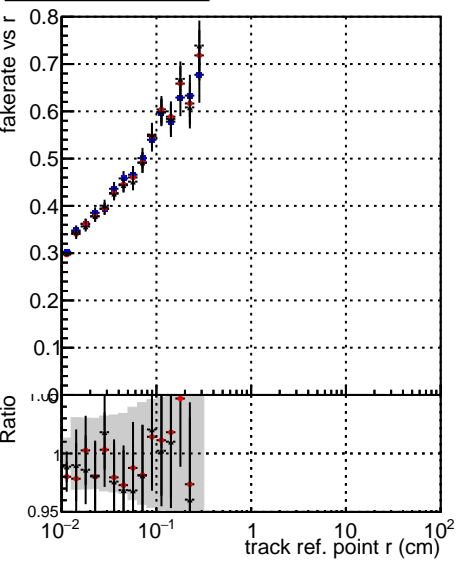

Fake rate vs vertpos**Duplicates Rate vs vertpos****Pileup rate vs vertpos**

—●— DQM_CKF_TTbarPU
—●— DQM_mkFit_TTbarPU-noDNN3
—●— DQM_mkFit_TTbarPU-clonerfix3

Fake rate vs v_z**Fake rate vs. sim PV z****Duplicates Rate vs sim PV z****Pileup rate vs. sim PV z**