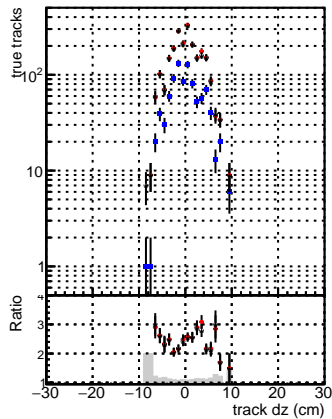

N of reco track vs dxy

N of associated (recoToSim) tracks vs dxy

N of associated (recoToSim) looper tracks vs dxy

N of reco track vs dz

N of associated (recoToSim) tracks vs dz

N of associated (recoToSim) looper tracks vs dz