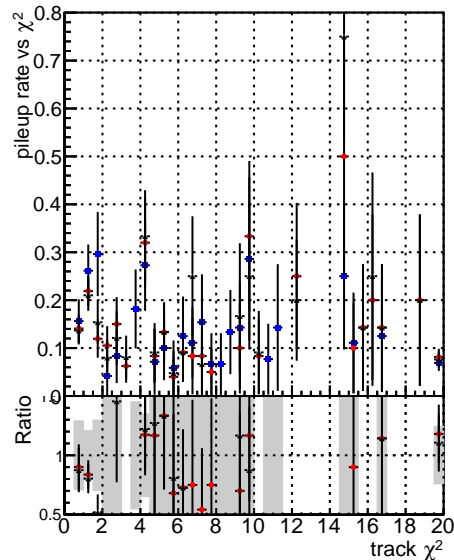

Fake rate vs normalized χ^2 **Duplicates Rate vs normalized χ^2** **Pileup rate vs normalized χ^2** 

Fake rate vs.

- DGM CKF TtbarPU
- DGM CKF TtbarPU-noDNN3
- DGM CKF TtbarPU-clonerfix3