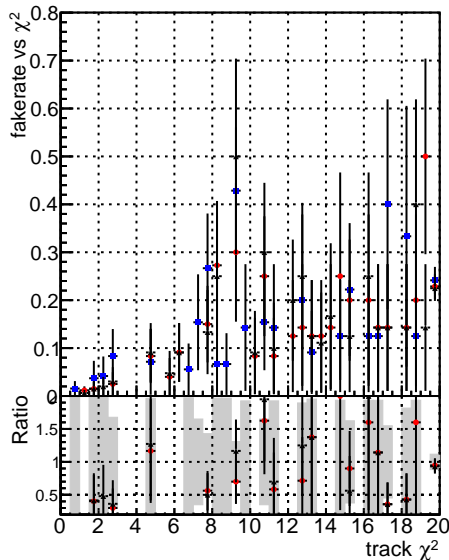

Fake rate vs normalized χ^2 **Duplicates Rate vs normalized χ^2** **Pileup rate vs normalized χ^2** 

Fake rate vs.

- DGM CKF TtbarPU
- DGM CKF TtbarPU-noDNN3
- DGM CKF TtbarPU-clonerfix3