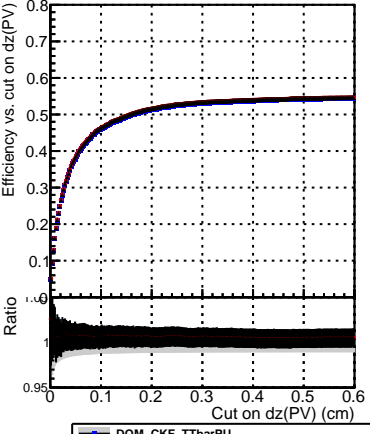

Efficiency vs. dz (PV)

Efficiency (tracking eff factorized out) vs. dz (PV)

- DQM_CKF_TTbarPU
- DQM_mkFit_TTbarPU-noDNN3
- DQM_mkFit_TTbarPU-clonerfix3