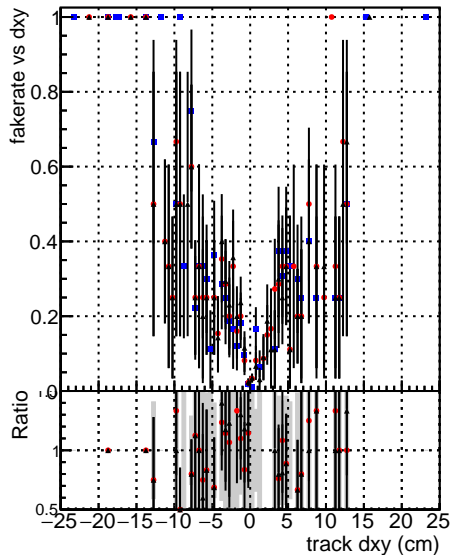

**Fake rate vs dxy****Duplicates Rate vs Dxy****Pileup rate vs dxy**

—●— DGM CKE TtbarPU  
—●— DGM mkFit TtbarPU  
—●— DGM mkFit TtbarPU-clonerfix2

**Fake rate vs dz****Duplicates Rate vs Dzy****Pileup rate vs dz**