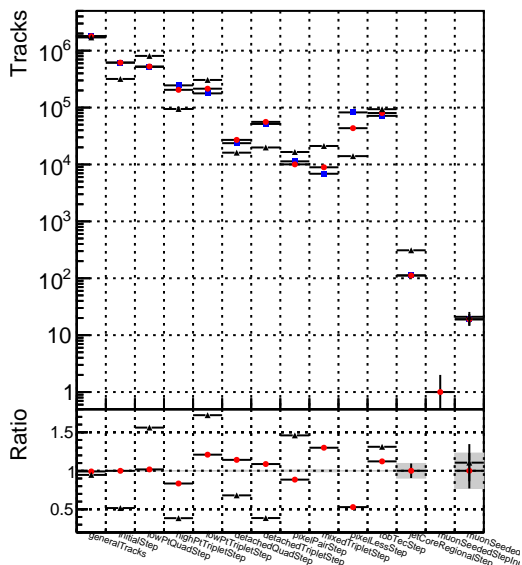

Number of tracks vs collection

Number of true tracks vs collection

—●— DQM\_CKF\_TTbarPU  
—●— DQM\_mkFit\_TTbarPU  
—●— DQM\_mkFit\_TTbarPU-clonerfix

Number

Number of pileup tracks vs collection