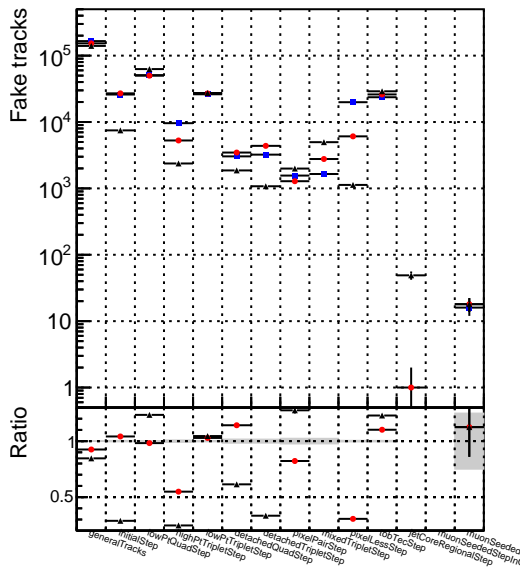

Number of tracks vs collection

Number of true tracks vs collection

—●— DQM\_CKF\_TTbarPU  
—●— DQM\_mkFit\_TTbarPU  
—●— DQM\_mkFit\_TTbarPU-clonerfix

Number

Number of pileup tracks vs collection