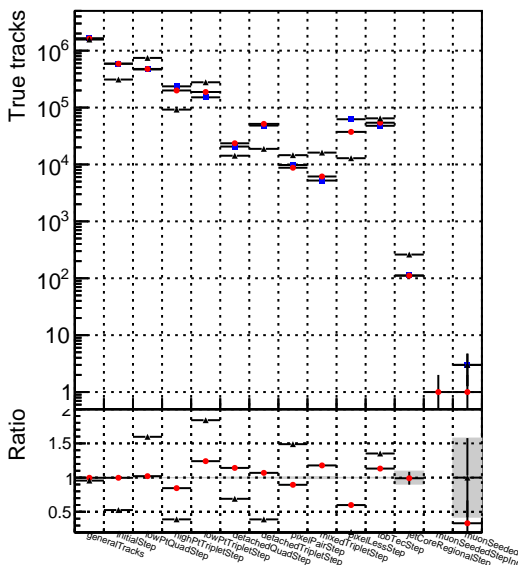

Number of tracks vs collection

Number of true tracks vs collection

—●— DQM\_CKF\_TTbarPU  
—●— DQM\_mkFit\_TTbarPU  
—●— DQM\_mkFit\_TTbarPU-clonerfix

Number

Number of pileup tracks vs collection