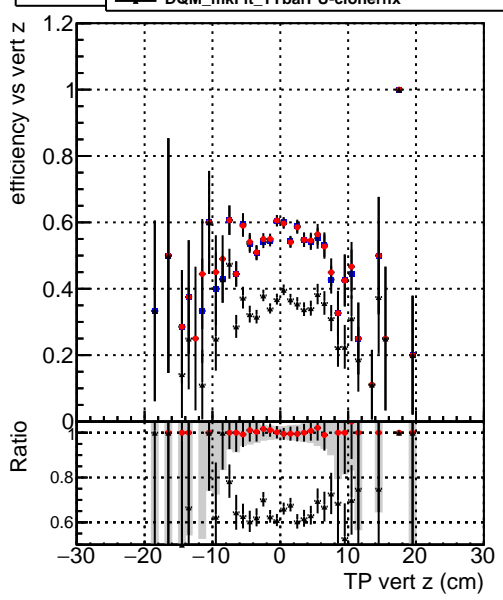

Efficiency vs vertpos

- DQM_CKF_TTbarPU
- DQM_mkFit_TTbarPU
- DQM_mkFit_TTbarPU-clonerfix

Efficiency vs vert z

Efficiency vs. sim PV z