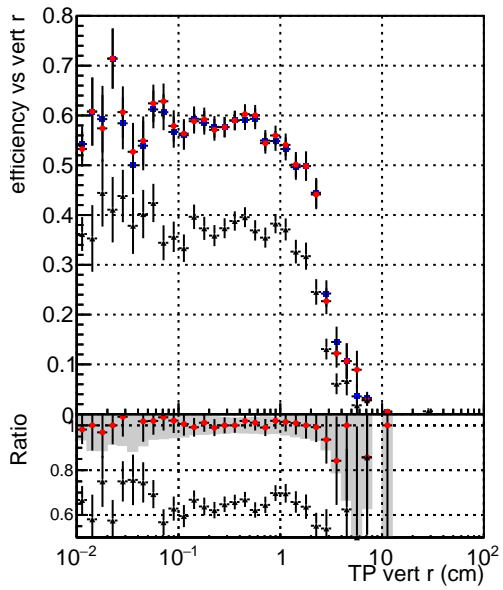

Efficiency vs vertpos

- DQM_CKF_TTbarPU
- DQM_mkFit_TTbarPU
- DQM_mkFit_TTbarPU-clonerfix

Efficiency vs vert z

Efficiency vs. sim PV z