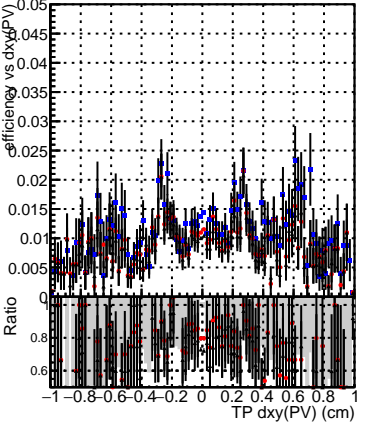

Efficiency vs Dxy(PV)

Efficiency vs Dxy(PV) - Legend

- DQM_CKF_SoftQCD
- DQM_mkFit_SoftQCD-
- DQM_mkFit_SoftQCD-fixCloner

Efficiency vs Dz(PV)

Efficiency vs Dz(PV)