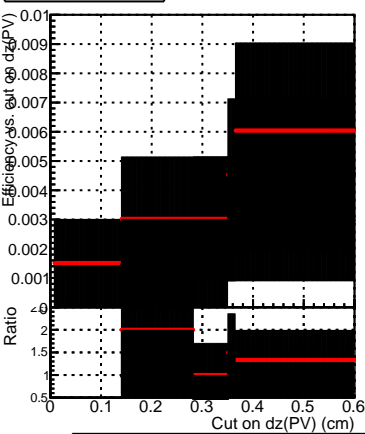

Efficiency vs. dz (PV)

Efficiency (tracking eff factorized out) vs. dz (PV)

- DQM_CKF_SoftQCD
- DQM_mkFit_SoftQCD-
- DQM_mkFit_SoftQCD-fixCloner