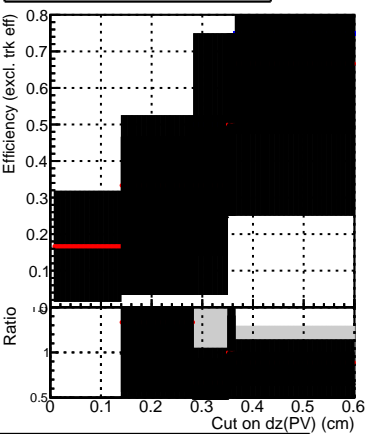

Efficiency vs. dz (PV)

Efficiency (tracking eff factorized out) vs. dz (PV)

- DQM_CKF_SoftQCD
- DQM_mkFit_SoftQCD-
- DQM_mkFit_SoftQCD-fixCloner