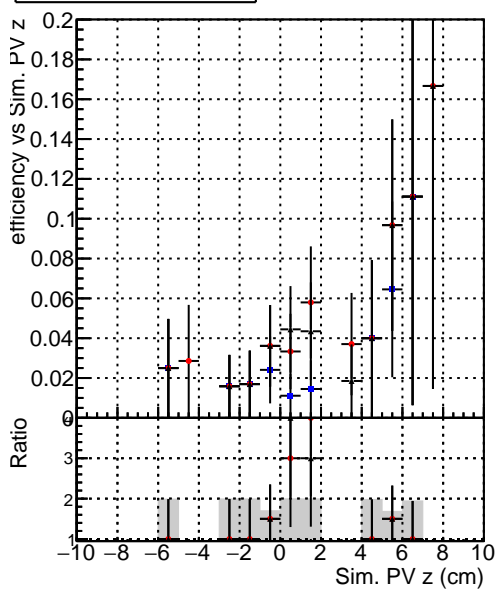

Efficiency vs vertpos

Efficiency vs vert z

Efficiency vs. sim PV z

- DQM_CKF_SoftQCD
- DQM_mkFit_SoftQCD
- DQM_mkFit_SoftQCD-fixCloner