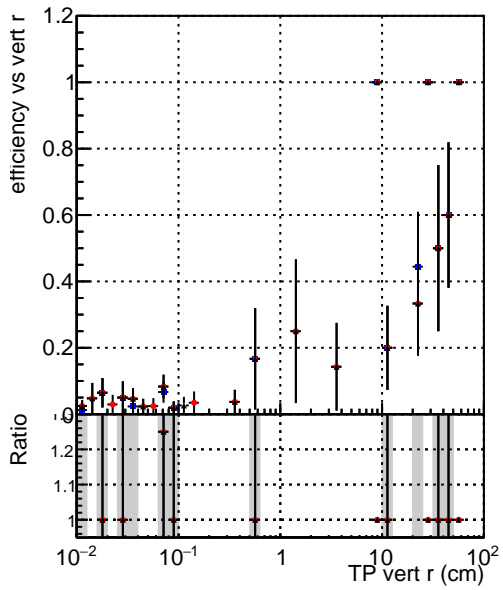

Efficiency vs vertpos

Efficiency vs vert z

Efficiency vs. sim PV z

- DQM_CKF_SoftQCD
- DQM_mkFit_SoftQCD
- DQM_mkFit_SoftQCD-fixCloner