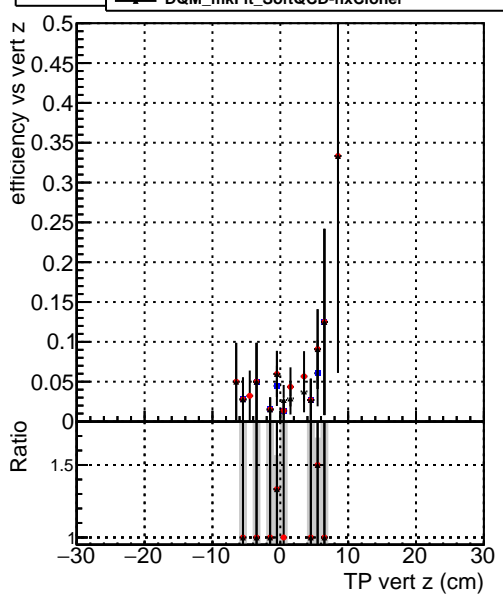

Efficiency vs vertpos

Efficiency vs vert z

Efficiency vs. sim PV z

- DQM_CKF_SoftQCD
- DQM_mkFit_SoftQCD
- DQM_mkFit_SoftQCD-fixCloner