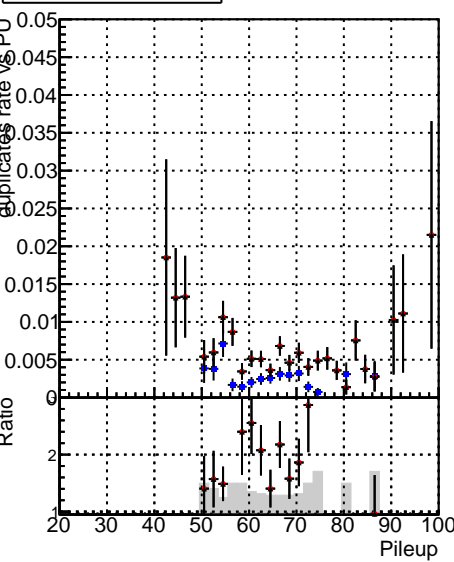

Fake rate vs dr**Duplicates Rate vs dr****Pileup rate vs dr****Fake rate vs ΔR (track, jet)****Duplicates Rate vs ΔR (track, jet)****Pileup rate vs ΔR (track, jet)****Fake rate vs pu****Duplicates Rate vs pu****Pileup rate vs pu**

—●— DQM_CKF_TTbar
—●— DQM_mkFit_TTbarPU-ncp
—●— DQM_mkFit_TTbarPU-newTr6