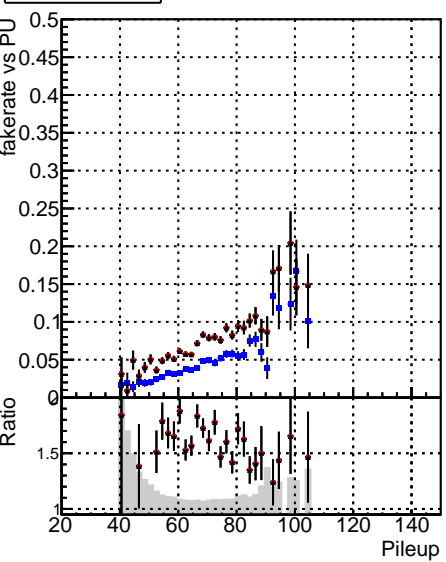

Fake rate vs dr**Duplicates Rate vs dr****Pileup rate vs dr****Fake rate vs ΔR (track, jet)****Duplicates Rate vs ΔR (track, jet)****Pileup rate vs ΔR (track, jet)****Fake rate vs pu****Duplicates Rate vs pu****Pileup rate vs pu**

—●— DQM_CKF_TTbar
—●— DQM_mkFit_TTbarPU-ncp
—●— DQM_mkFit_TTbarPU-newTr6