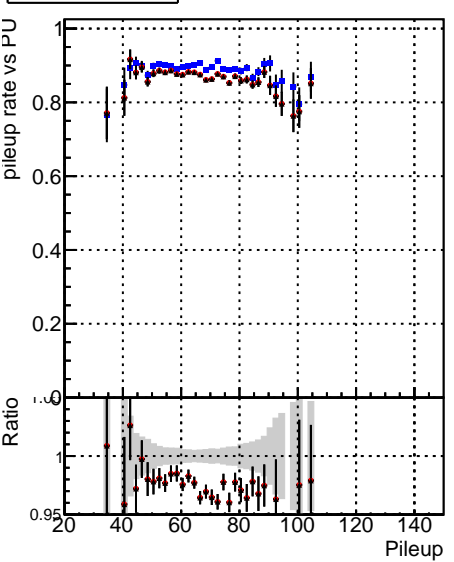

Fake rate vs dr**Duplicates Rate vs dr****Pileup rate vs dr****Fake rate vs ΔR (track, jet)****Duplicates Rate vs ΔR (track, jet)****Pileup rate vs ΔR (track, jet)****Fake rate vs pu****Duplicates Rate vs pu****Pileup rate vs pu**

—●— DQM_CKF_TTbar
—●— DQM_mkFit_TTbarPU-ncp
—●— DQM_mkFit_TTbarPU-newTr6