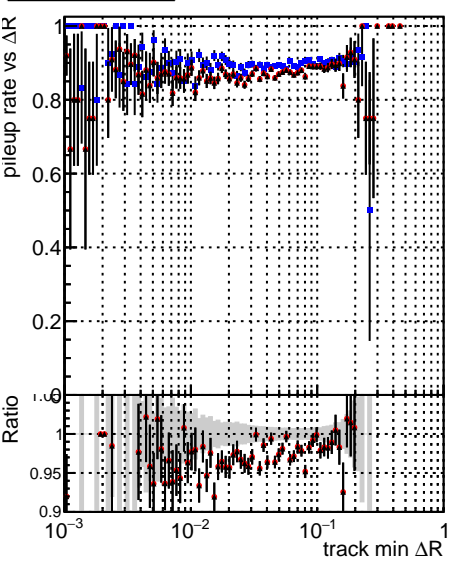

Fake rate vs dr**Duplicates Rate vs dr****Pileup rate vs dr****Fake rate vs ΔR (track, jet)****Duplicates Rate vs ΔR (track, jet)****Pileup rate vs ΔR (track, jet)****Fake rate vs pu****Duplicates Rate vs pu****Pileup rate vs pu**

—●— DQM_CKF_TTbar
—●— DQM_mkFit_TTbarPU-ncp
—●— DQM_mkFit_TTbarPU-newTr6