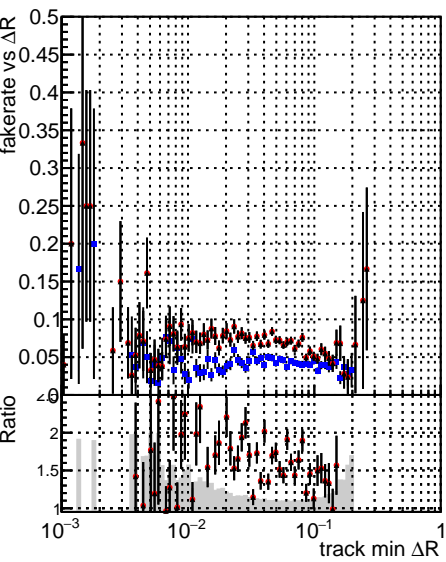

Fake rate vs dr**Duplicates Rate vs dr****Pileup rate vs dr****Fake rate vs ΔR (track, jet)****Duplicates Rate vs ΔR (track, jet)****Pileup rate vs ΔR (track, jet)****Fake rate vs pu****Duplicates Rate vs pu****Pileup rate vs pu**

—●— DQM_CKF_TTbar
—●— DQM_mkFit_TTbarPU-ncp
—●— DQM_mkFit_TTbarPU-newTr6