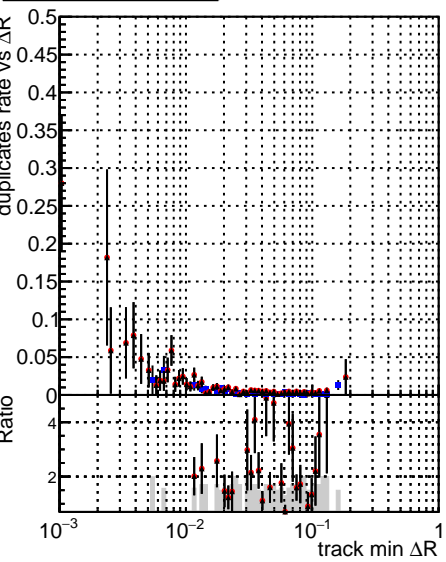

Fake rate vs dr**Duplicates Rate vs dr****Pileup rate vs dr****Fake rate vs ΔR (track, jet)****Duplicates Rate vs ΔR (track, jet)****Pileup rate vs ΔR (track, jet)****Fake rate vs pu****Duplicates Rate vs pu****Pileup rate vs pu**

—●— DQM_CKF_TTbar
—●— DQM_mkFit_TTbarPU-ncp
—●— DQM_mkFit_TTbarPU-newTr6