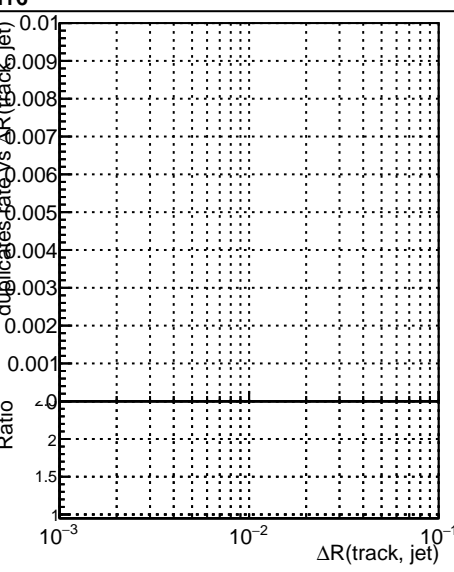

Fake rate vs dr**Duplicates Rate vs dr****Pileup rate vs dr****Fake rate vs ΔR (track, jet)****Duplicates Rate vs ΔR (track, jet)****Pileup rate vs ΔR (track, jet)****Fake rate vs pu****Duplicates Rate vs pu****Pileup rate vs pu**

—●— DQM_CKF_TTbar
—●— DQM_mkFit_TTbarPU-ncp
—●— DQM_mkFit_TTbarPU-newTr6