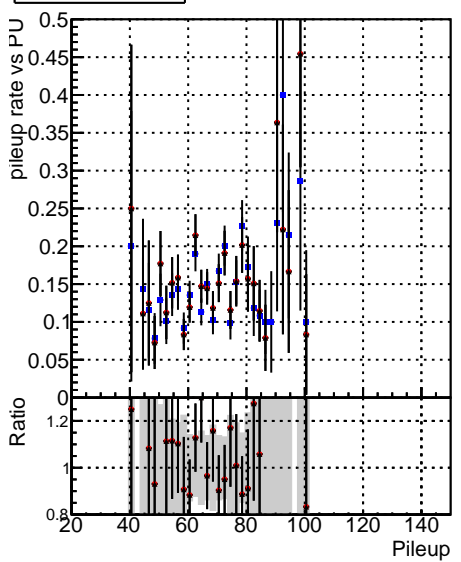

Fake rate vs dr**Duplicates Rate vs dr****Pileup rate vs dr****Fake rate vs ΔR(track, jet)****Duplicates Rate vs ΔR(track, jet)****Pileup rate vs ΔR(track, jet)****Fake rate vs PU****Duplicates Rate vs PU****Pileup rate vs PU**

● DQM_CKF_TTbar
● DQM_mkFit_TTbarPU-ncp
● DQM_mkFit_TTbarPU-newTr5