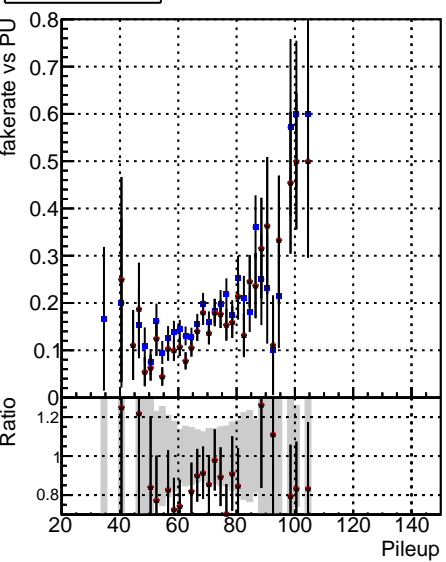

Fake rate vs dr**Duplicates Rate vs dr****Pileup rate vs dr****Fake rate vs ΔR(track, jet)****Duplicates Rate vs ΔR(track, jet)****Pileup rate vs ΔR(track, jet)****Fake rate vs PU****Duplicates Rate vs PU****Pileup rate vs PU**

● DQM_CKF_TTbar
● DQM_mkFit_TTbarPU-ncp
● DQM_mkFit_TTbarPU-newTr5