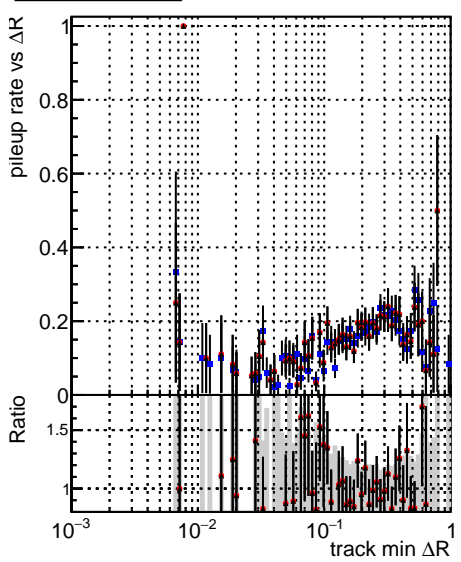

Fake rate vs dr**Duplicates Rate vs dr****Pileup rate vs dr****Fake rate vs ΔR(track, jet)****Duplicates Rate vs ΔR(track, jet)****Pileup rate vs ΔR(track, jet)****Fake rate vs PU****Duplicates Rate vs PU****Pileup rate vs PU**

● DQM_CKF_TTbar
● DQM_mkFit_TTbarPU-ncp
● DQM_mkFit_TTbarPU-newTr5