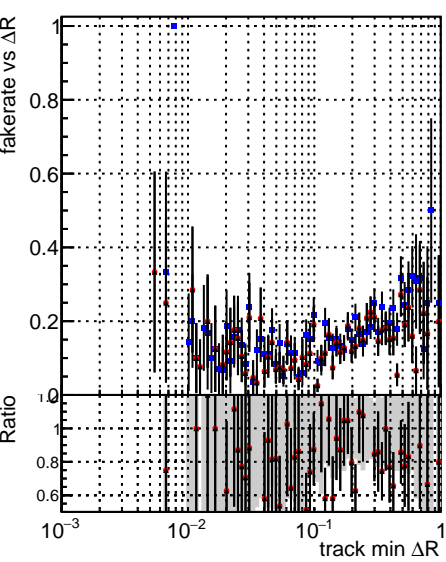

Fake rate vs dr**Duplicates Rate vs dr****Pileup rate vs dr****Fake rate vs ΔR(track, jet)****Duplicates Rate vs ΔR(track, jet)****Pileup rate vs ΔR(track, jet)****Fake rate vs PU****Duplicates Rate vs PU****Pileup rate vs PU**

● DQM_CKF_TTbar
● DQM_mkFit_TTbarPU-ncp
● DQM_mkFit_TTbarPU-newTr5