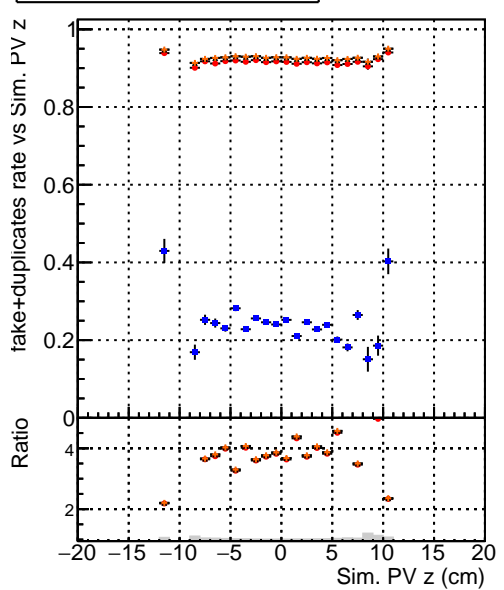

Efficiency vs vertpos**fake+duplicates vs vert r****Efficiency vs vert z****fake+duplicates vs Sim. PV z****Efficiency vs. sim PV z****fake+duplicates vs Sim. PV z**

- DQM_CKF_TTbar
- DQM_mkFit_TTbar
- DQM_mkFit_TTbarPU-ncp
- DQM_mkFit_TTbarPU-newTr4