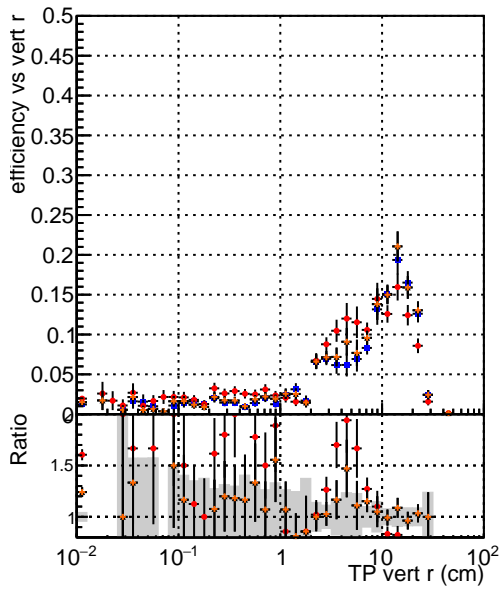

Efficiency vs vertpos**fake+duplicates vs vert r****Efficiency vs vert z****fake+duplicates vs Sim. PV z****Efficiency vs. sim PV z****fake+duplicates vs Sim. PV z**

- DQM_CKF_TTbar
- DQM_mkFit_TTbar
- DQM_mkFit_TTbarPU-ncp
- DQM_mkFit_TTbarPU-newTr4