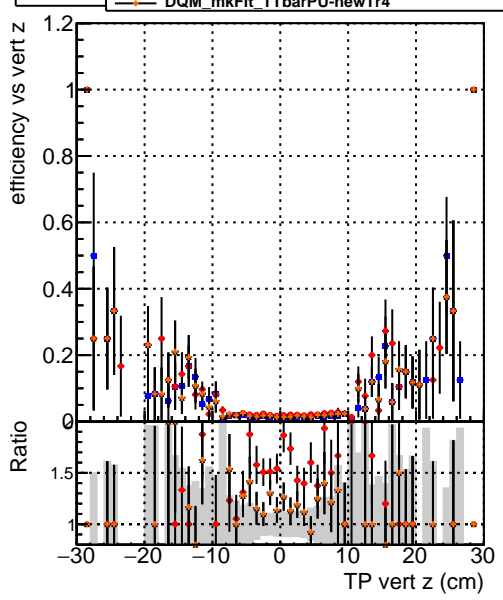

Efficiency vs vertpos**fake+duplicates vs vert r****Efficiency vs vert z****fake+duplicates vs Sim. PV z****Efficiency vs. sim PV z****fake+duplicates vs Sim. PV z**

- DQM_CKF_TTbar
- DQM_mkFit_TTbar
- DQM_mkFit_TTbarPU-ncp
- DQM_mkFit_TTbarPU-newTr4