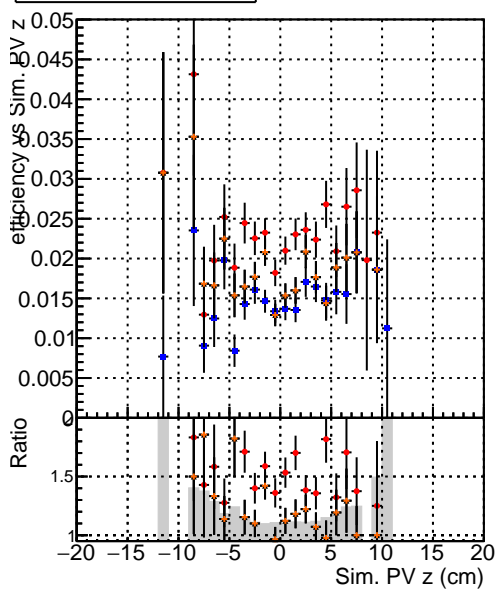

Efficiency vs vertpos**fake+duplicates vs vert r****Efficiency vs vert z****fake+duplicates vs Sim. PV z****Efficiency vs. sim PV z****fake+duplicates vs Sim. PV z**

- DQM_CKF_TTbar
- DQM_mkFit_TTbar
- DQM_mkFit_TTbarPU-ncp
- DQM_mkFit_TTbarPU-newTr4