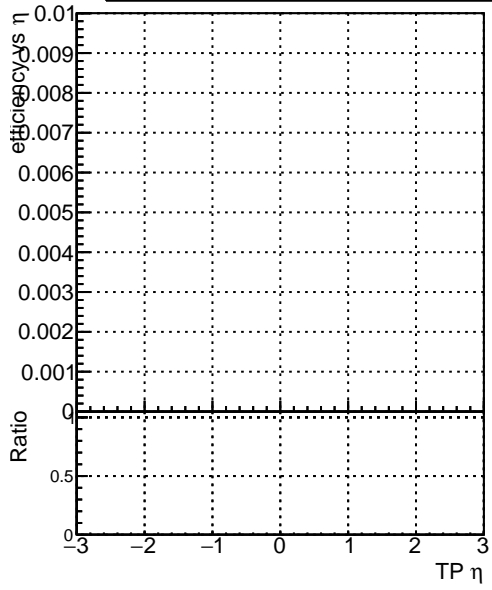

Efficiency vs p_T

Legend:

- DQM_V0001_R000000001_Global_CMSSW_NOBATCH_RECO
- DQM_V0001_R000000001_Global_CMSSW_BATCH_RECO

Efficiency vs ϕ