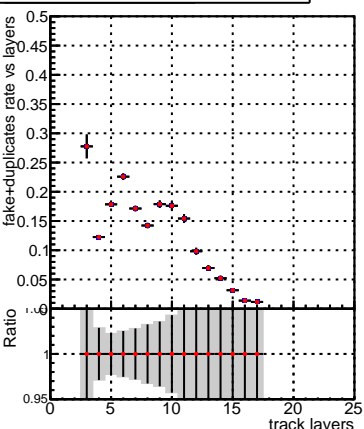

fake+duplicates vs layers