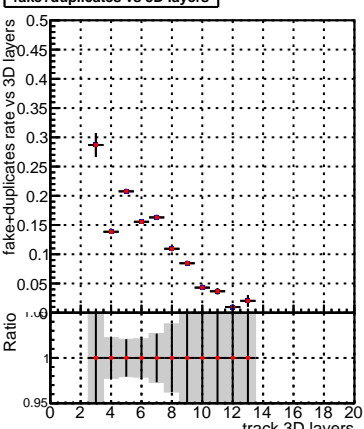

fake+duplicates vs 3D layers

Legend for fake+duplicates vs hits and fake+duplicates vs layers plots:

- Red circle: DQM_V0001_R000000001_Global_CMSSW_BATCH_RECO