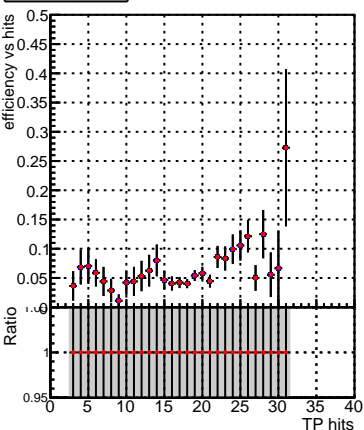

Efficiency vs hit