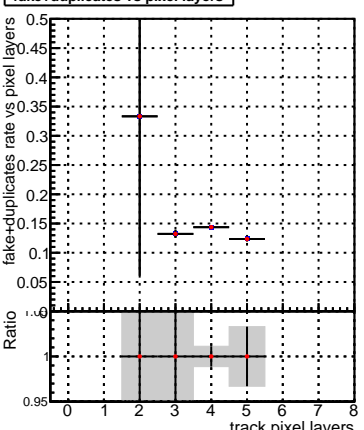

fake+duplicates vs pixel layers