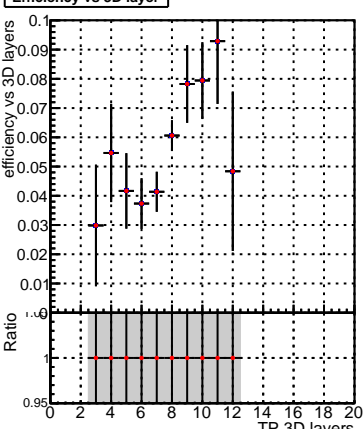

Efficiency vs 3D layer