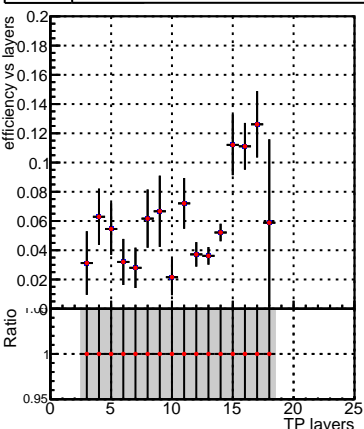

Efficiency vs layers