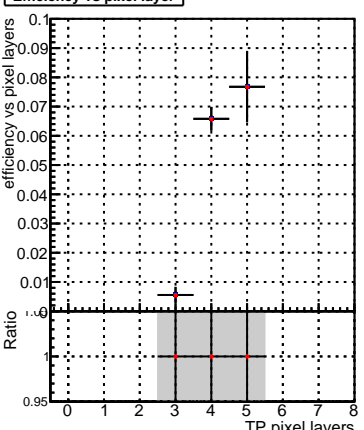

Efficiency vs pixel layer