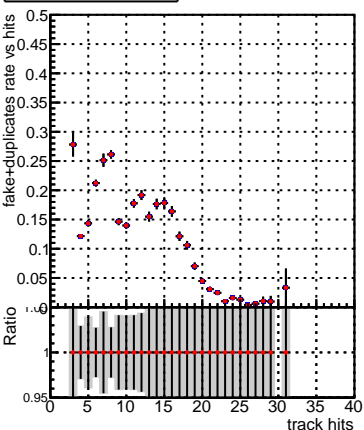

fake+duplicates vs hits