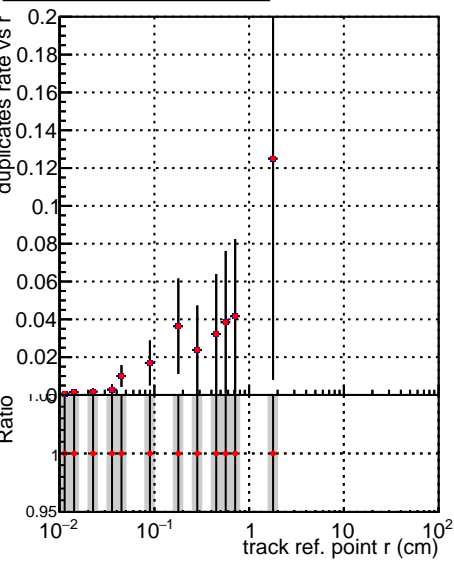

Fake rate vs vertpos**Duplicates Rate vs vertpos****Pileup rate vs vertpos****Fake rate vs v****Duplicates Rate vs v****Pileup rate vs v**

■ **DQM_V0001_R000000001_Global_CMSSW_NOBATCH_RECO**
◆ **DQM_V0001_R000000001_Global_CMSSW_BATCH_RECO**

Fake rate vs. sim PV z**Duplicates Rate vs sim PV z****Pileup rate vs. sim PV z**