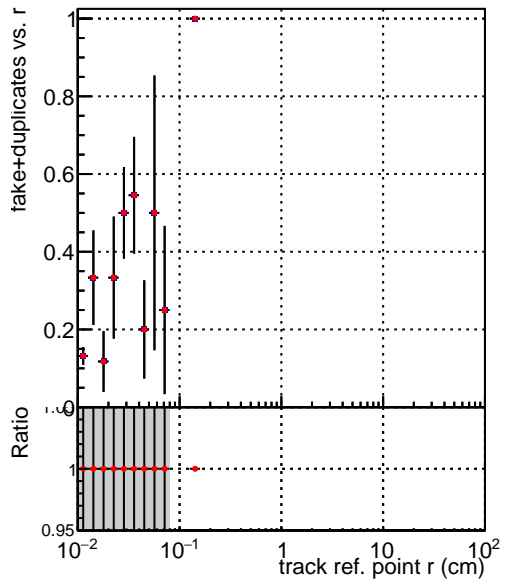

fake+duplicates vs vert r

■ DQM_V0001_R000000001_Global_CMSSW_NOBATCH_RECO
● DQM_V0001_R000000001_Global_CMSSW_BATCH_RECO

**fake+duplicates vs Sim. PV z**