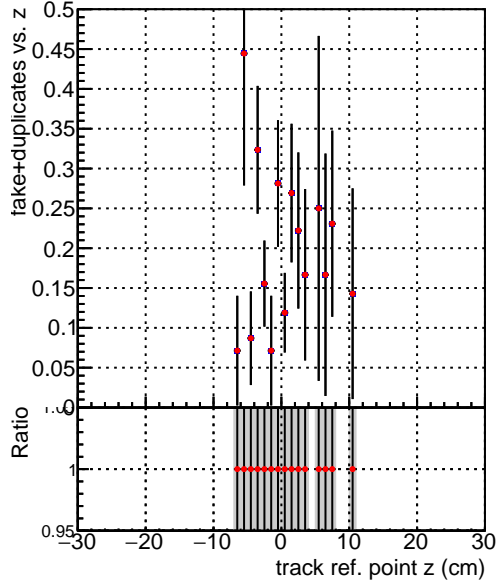

fake+duplicates vs vert r

■ DQM_V0001_R000000001_Global_CMSSW_NOBATCH_RECO
● DQM_V0001_R000000001_Global_CMSSW_BATCH_RECO

**fake+duplicates vs Sim. PV z**