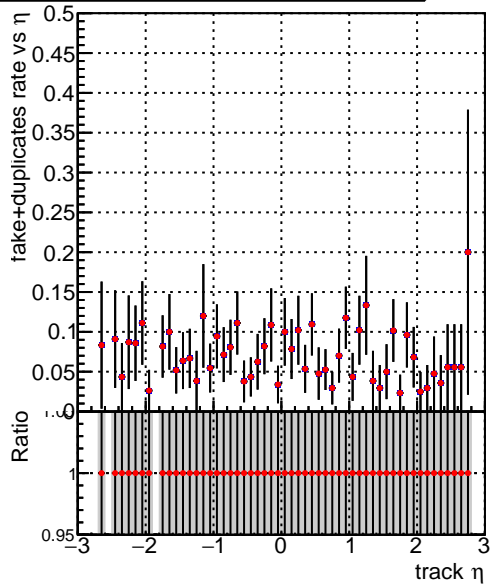

fake+duplicates vs p_T 

DQM_V0001_R000000001_Global_CMSSW_NOBATCH_RECO

DQM_V0001_R000000001_Global_CMSSW_BATCH_RECO

**fake+duplicates vs ϕ** 