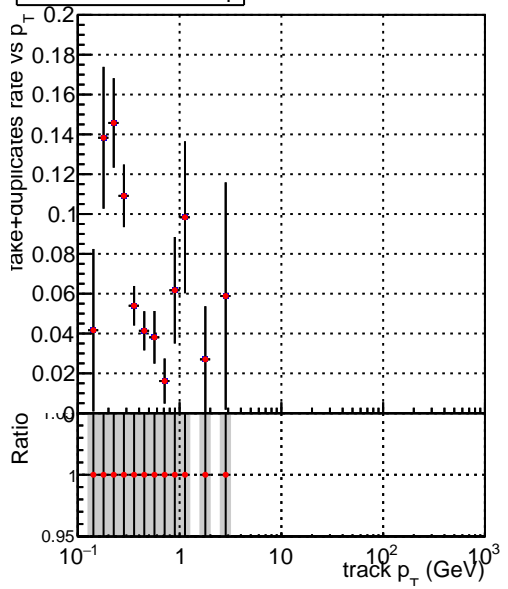

fake+duplicates vs p_T 

DQM_V0001_R000000001_Global_CMSSW_NOBATCH_RECO

DQM_V0001_R000000001_Global_CMSSW_BATCH_RECO

**fake+duplicates vs ϕ** 